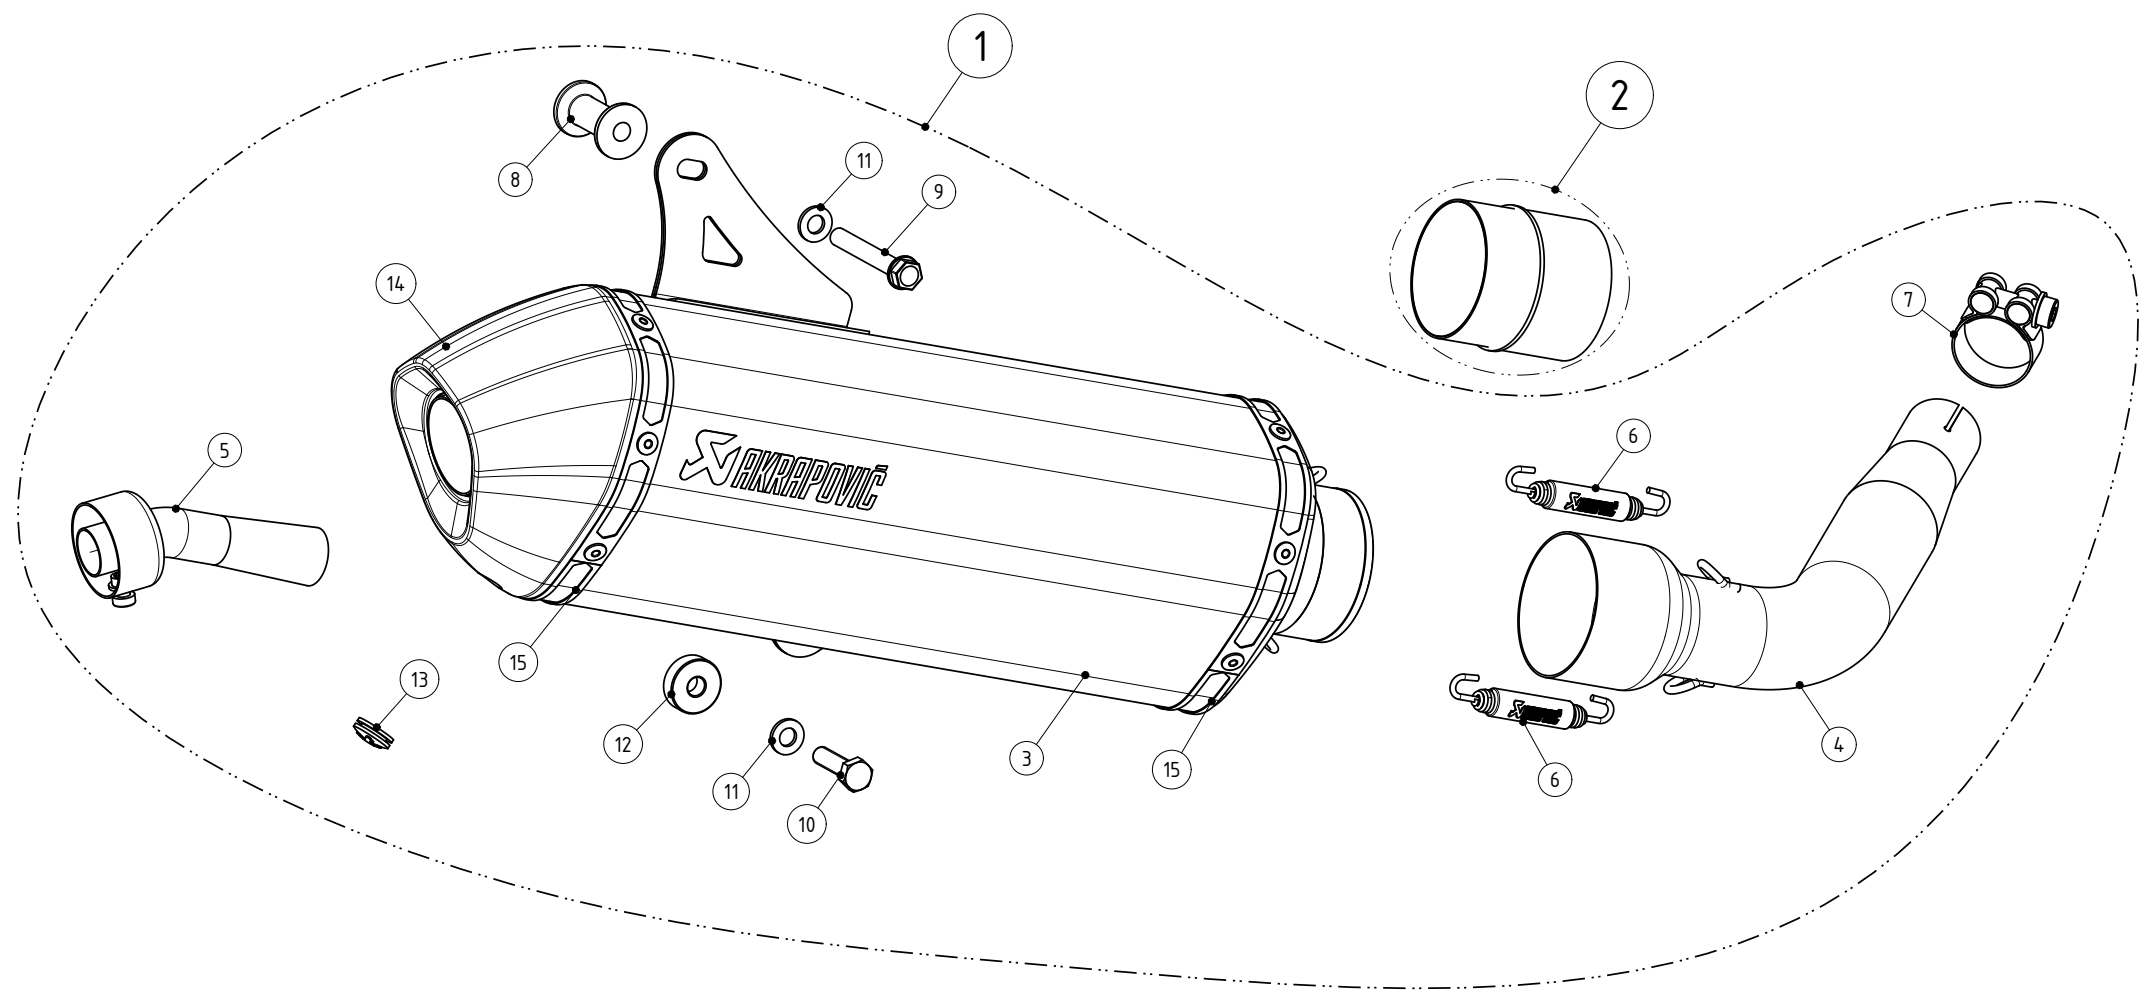

WARNING! EC TYPE APPROVAL IS VALID ONLY WHEN CATALYTIC CONVERTER IS INSTALLED!

CAUTION: THE AKRAPOVIC EXHAUST SYSTEM IS NOT COMPATIBLE FOR COMBINATION WITH THE VESPA ORIGINAL CHROME KIT OR REAR SIDE PROTECTION!

MUFFLER REPAIR KITS	
REPACK	16
SLEEVE	17

No.	SalesCode	Description	Qty.
1	S-VE3SO5-HRBL	slip on system black	1
2	P-KAT-040	catalytic converter	1
3	M-HR02702SS/11	muffler black	1
4	L-VE3SO2SS	link pipe SS	1
5	V-TUV018	insert SS	1
6	P-S1	spring	2
7	P-R52	clamp SS	1
8	P-DR43	bush AL	1
9	P-FB12	bolt	1
10	P-FB11	bolt	1
11	P-DR4	washer SS	2
12	P-DR44	bush AL	1
13	P-GUV004	rubber insert	1
14	V-EC179	end cap CA	1
15	P-TT52/1	belt TI for SS sleeve	2
16	P-RPCK58	repack kit	1
17	P-RKS467RSS350	muffler sleeve kit	1