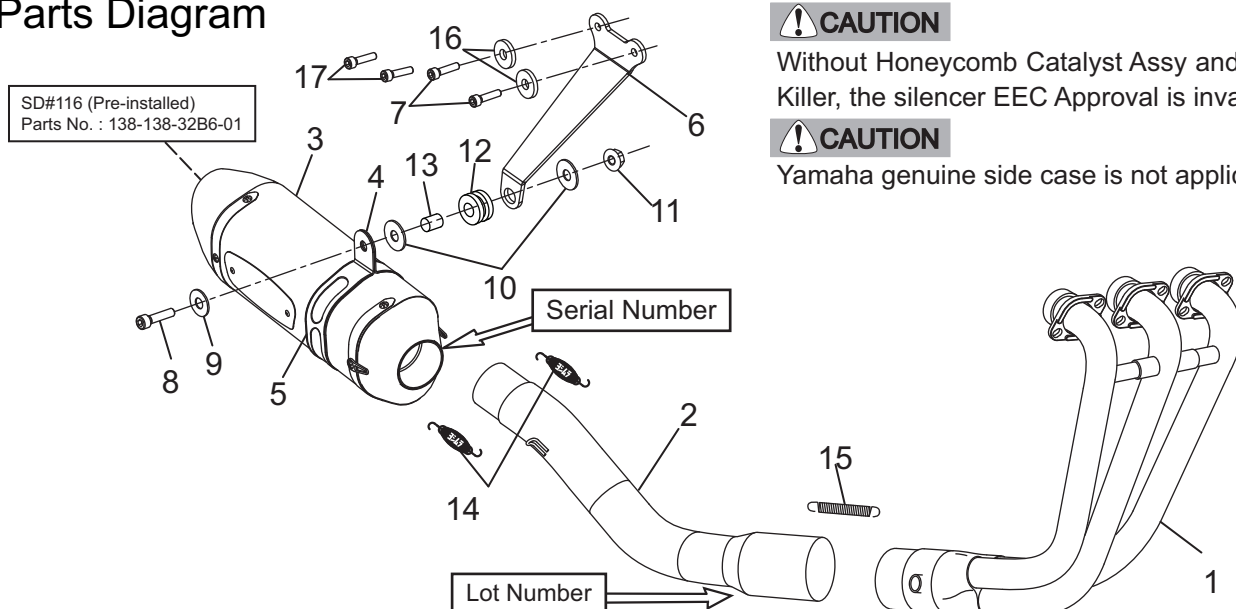

* To mount this product on TRACER900 and TRACER900GT, Silencer Bracket Set (Part No. 194-380-0020) is required.

3. Contents:

No.	Descriptions	Part No.	Q'ty	No.	Descriptions	Part No.	Q'ty
1	Header Assy	1A7-380-5101	1	9	Washer M8x20	812-108-2000	1
2	Tailpipe	185-380-5101	1	10	Washer M8x26	812-108-2600	2
3	Silencer Assy, (SSC)	1A6-380-5150	1	11	Flange Nut M8	823-008-1250	1
	Silencer Assy, (SMC)	1A6-380-5120		12	Grommet Rubber	553-565-0000	1
	Silencer Assy, (STC)	1A6-380-5180		13	Grommet Spacer	850-208-1212	1
	Silencer Assy, (STBC)	1A6-380-5180B		14	Exhaust Spring	118-001-2000	2
4	Silencer Band	162-41R-G501	1	15	Exhaust Spring (Long)	118-000-1000	1
5	Silencer Band Rubber	896-016-0835	1	16	Spacer 8-28-5	860-008-2805	2
6	Silencer Bracket	161-380-0220	1	17	Cap Bolt M8x25	800-208-5025	2
7	Cap Bolt M8x35	800-208-5035	2	*	Spring Inner Tube	118-000-1100	1
8	Cap Bolt M8x30	800-208-5030	1				

4. Optional Part : *To convert this Street Sports model to EEC approved model, following parts are required.

No.	Descriptions	Part No.	Q'ty	No.	Descriptions	Part No.	Q'ty
1	Tailpipe	115-380-5101	1	5	Flange Nut M8	823-008-1250	2
2	Tailpipe Bracket	161-380-0010	1	6	Honeycomb Catalyst Assy	194-380-0010	1
3	Cap Bolt M8x15	800-208-5015	1	7	Tailpipe dB Killer	138-138-35C4	1
4	Washer M8x26	812-108-2600	1				

Silencer Bracket Set* 194-380-0020 *Required item for TRACER900 and TRACER900GT.

Parts Diagram

⚠ CAUTION

Without Honeycomb Catalyst Assy and Tailpipe dB Killer, the silencer EEC Approval is invalid.

⚠ CAUTION

Yamaha genuine side case is not applicable.