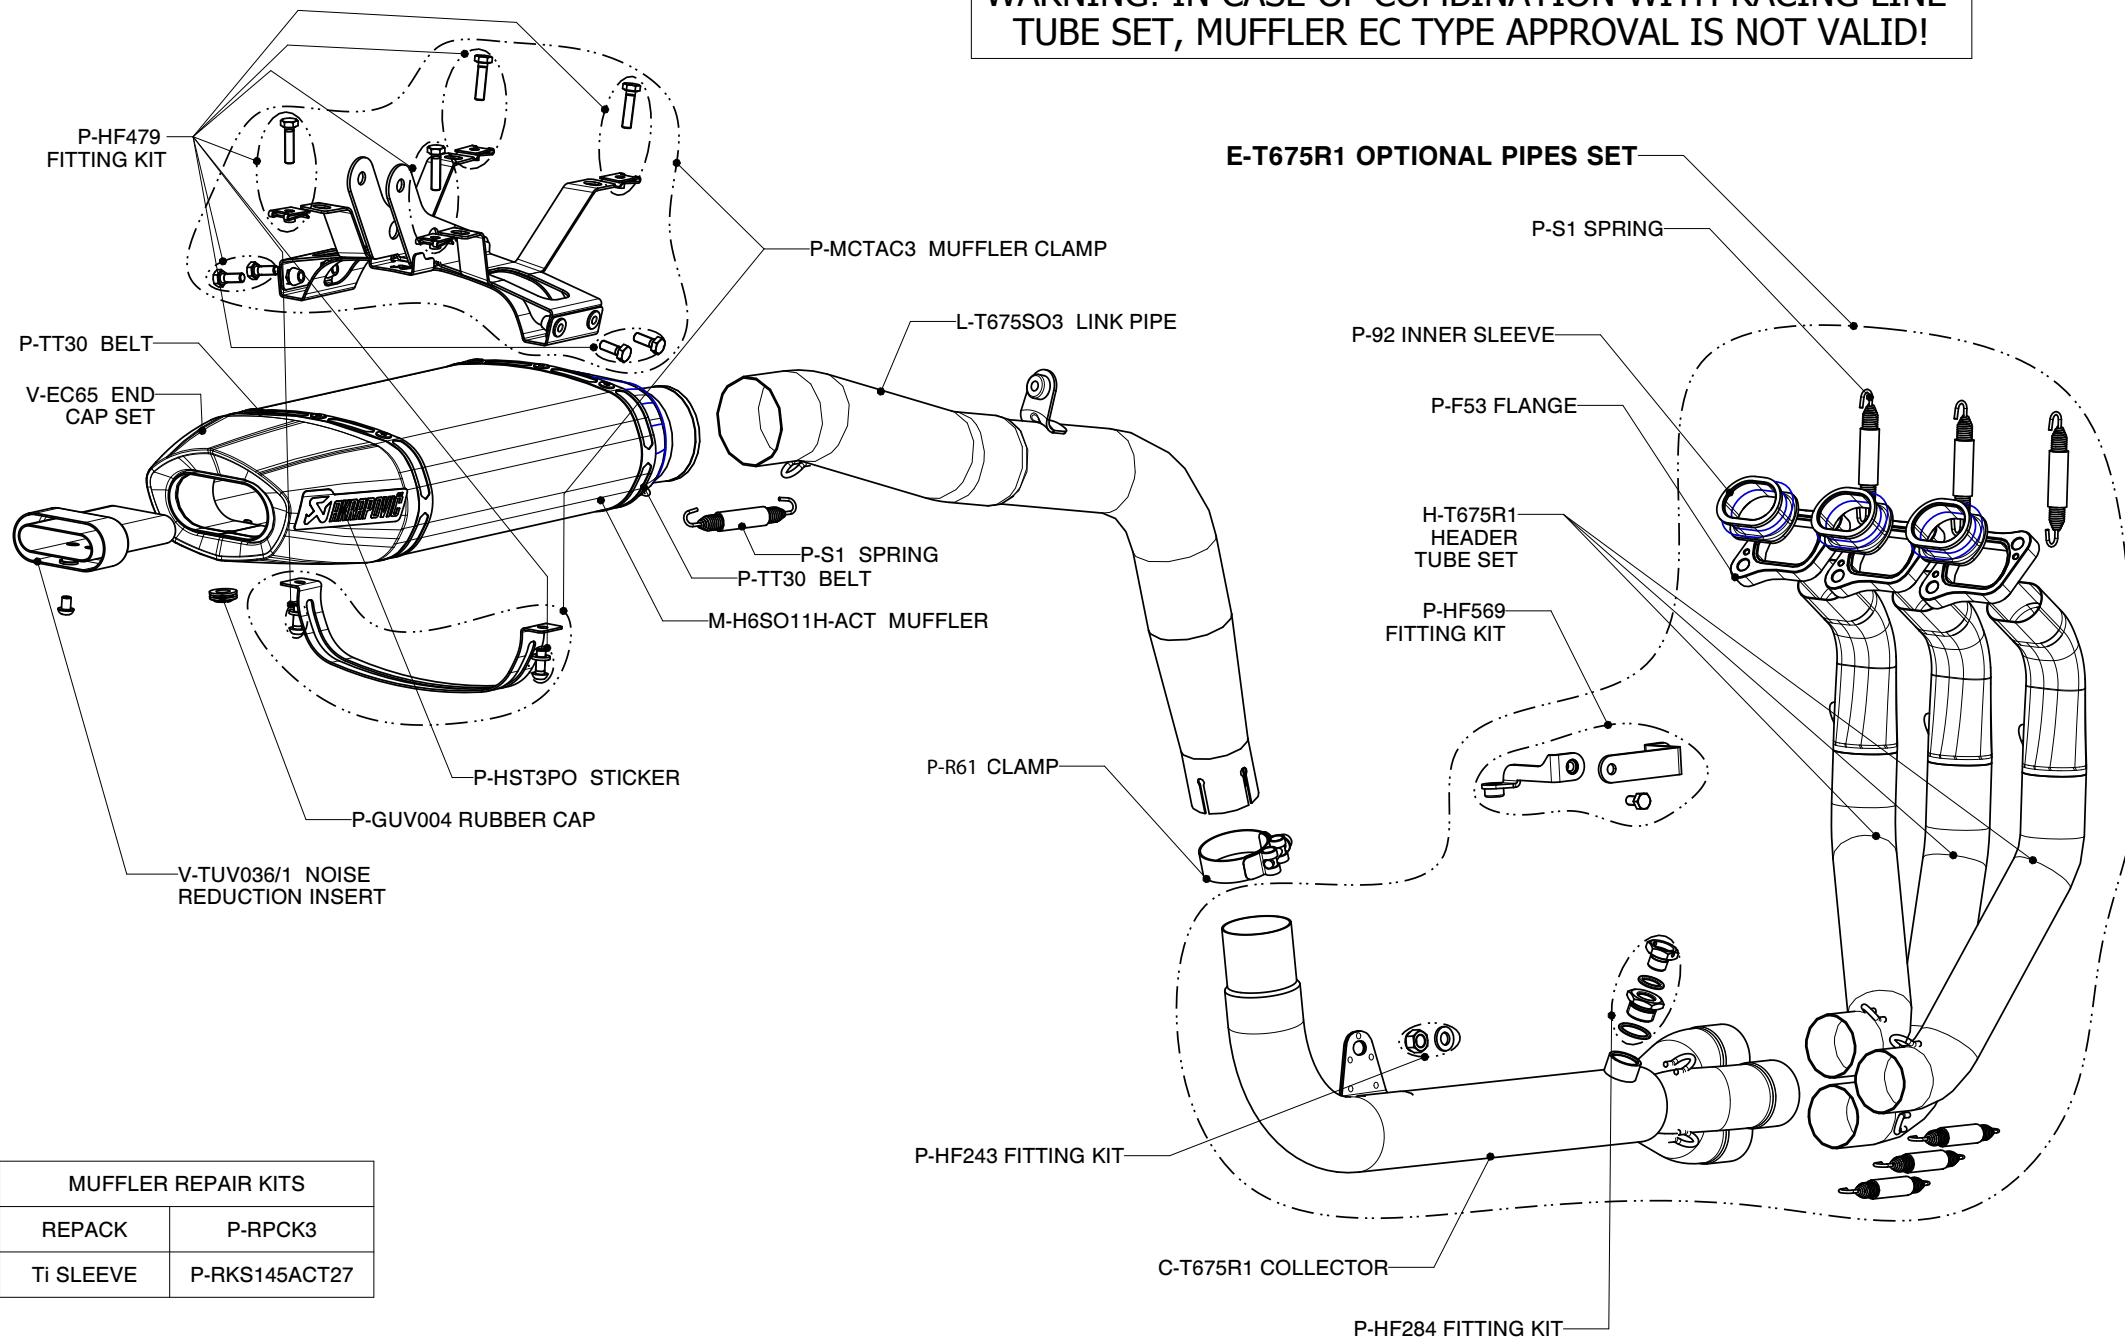

**TRIUMPH 675 Daytona, Partial exhaust system / Slip-ON line / EC type approval with optional pipes set**  
**TRIUMPH 675R Daytona, Partial exhaust system / Slip-ON line / EC type approval with optional pipes set**  
**Product code: S-T675SO3-HACT**

**WARNING! IN CASE OF COMBINATION WITH RACING LINE TUBE SET, MUFFLER EC TYPE APPROVAL IS NOT VALID!**

MUFFLER REPAIR KITS	
REPACK	P-RPCK3
Ti SLEEVE	P-RKS145ACT27