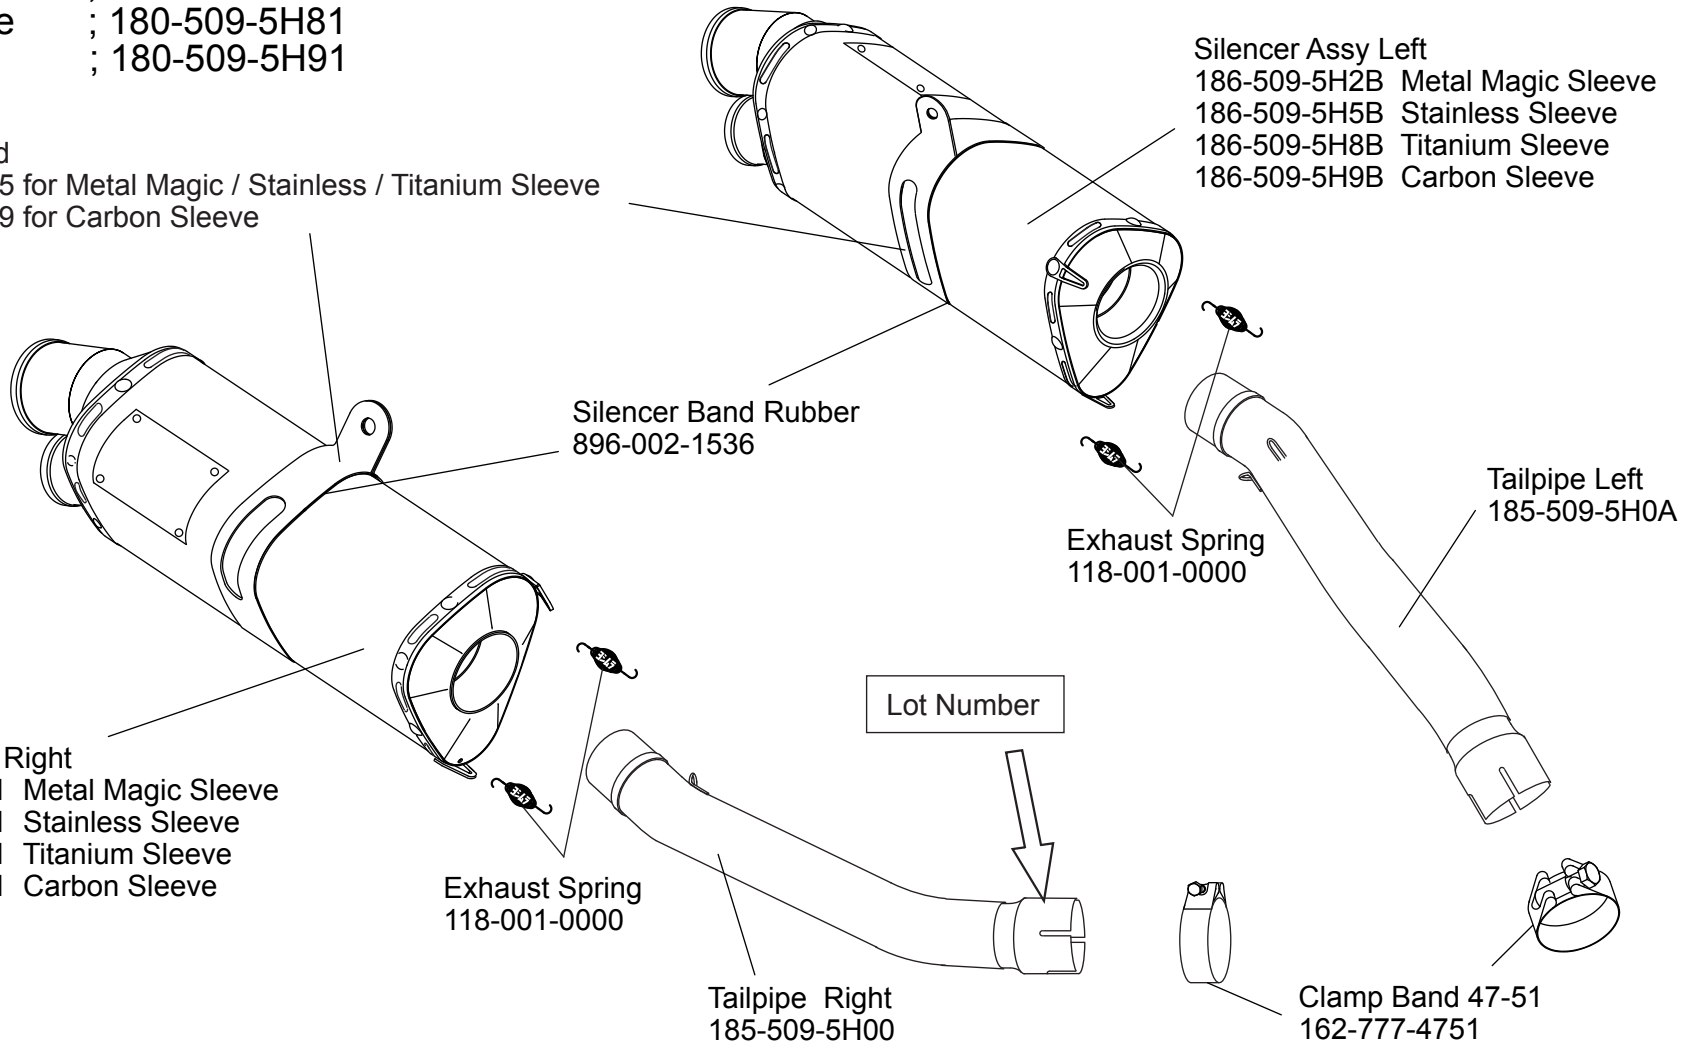

# YOSHIMURA STREET SPORTS TRI-OVAL DUAL EXIT STAINLESS SLIP-ON SUZUKI GSX1300R HAYABUSA '08-'09 (K8-9)

- Metal Magic Sleeve ; 180-509-5H21
- Stainless Sleeve ; 180-509-5H51
- Titanium Sleeve ; 180-509-5H81
- Carbon Sleeve ; 180-509-5H91

- Silencer Band
- 162-27R-0015 for Metal Magic / Stainless / Titanium Sleeve
- 162-27R-0019 for Carbon Sleeve

- Silencer Assy Left
- 186-509-5H2B Metal Magic Sleeve
- 186-509-5H5B Stainless Sleeve
- 186-509-5H8B Titanium Sleeve
- 186-509-5H9B Carbon Sleeve

- Silencer Band Rubber
- 896-002-1536

- Exhaust Spring
- 118-001-0000

- Tailpipe Left
- 185-509-5H0A

Lot Number

- Silencer Assy Right
- 186-509-5H21 Metal Magic Sleeve
- 186-509-5H51 Stainless Sleeve
- 186-509-5H81 Titanium Sleeve
- 186-509-5H91 Carbon Sleeve

- Exhaust Spring
- 118-001-0000

- Tailpipe Right
- 185-509-5H00

- Clamp Band 47-51
- 162-777-4751