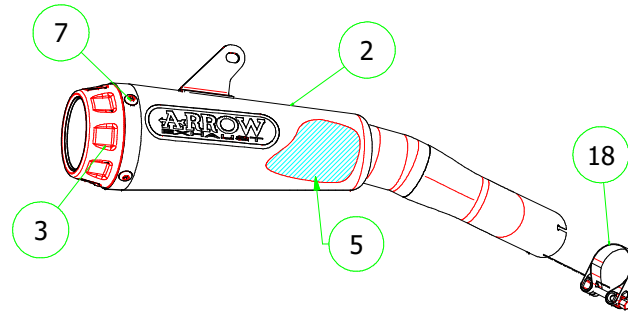

- 71776XKI Homologated Pro-Racing

- 71776PRI Homologated Nichrom
- 71776PRN Homologated Nichrom (Dark)

- 71445MI Racing Link Pipe (Arrow Collectors)

- 71444MI Racing Link Pipe (Arrow Collectors)

- 71442MI Racing Link Pipe (Original Collectors)