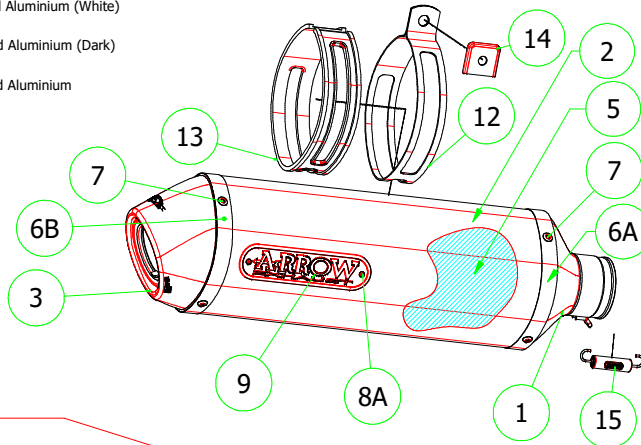

- 71776XKI Homologated Pro-Racing

- 71776PRI Homologated Nichrom
- 71776PRN Homologated Nichrom (Dark)

- 71445MI Racing Link Pipe (Arrow Collectors)

- 71444MI Racing Link Pipe (Arrow Collectors)

- 71442MI Racing Link Pipe (Original Collectors)