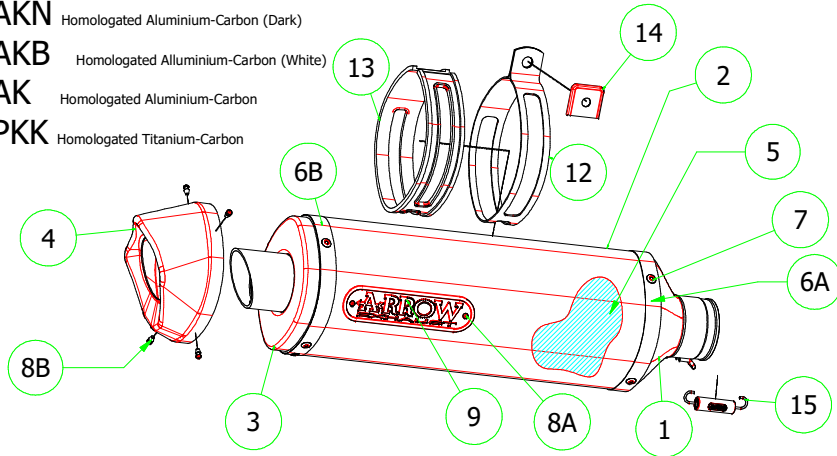

Suzuki GSX-S 750 2017

- 71776AKN Homologated Aluminium-Carbon (Dark)
- 71776AKB Homologated Aluminium-Carbon (White)
- 71776AK Homologated Aluminium-Carbon
- 71776PKK Homologated Titanium-Carbon