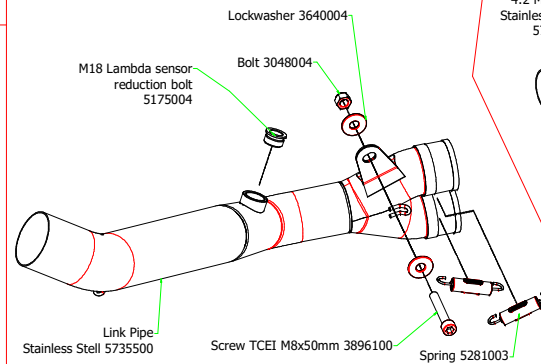

- 71776XKI Homologated Pro-Racing

- 71776PRI Homologated Nichrom
- 71776PRN Homologated Nichrom (Dark)

- 71445MI Racing Link Pipe (Arrow Collectors)

- 71444MI Racing Link Pipe (Arrow Collectors)

- 71442MI Racing Link Pipe (Original Collectors)