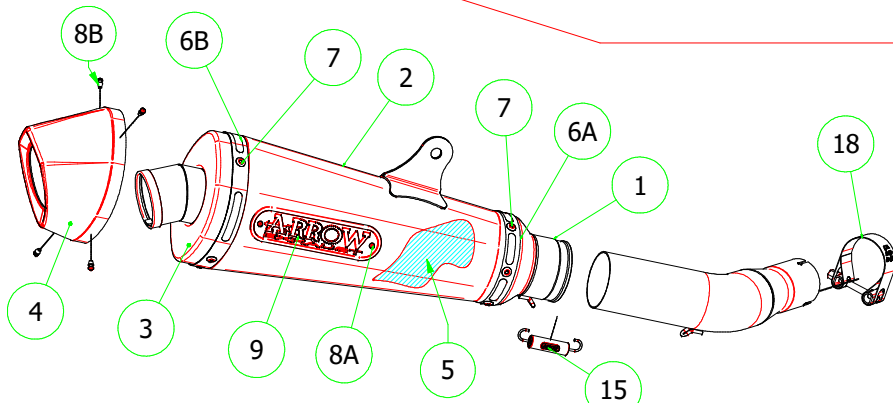

- 71776XKI Homologated Pro-Racing

- 71776PRI Homologated Nichrom
- 71776PRN Homologated Nichrom (Dark)

- 71445MI Racing Link Pipe (Arrow Collectors)

- 71444MI Racing Link Pipe (Arrow Collectors)

- 71442MI Racing Link Pipe (Original Collectors)