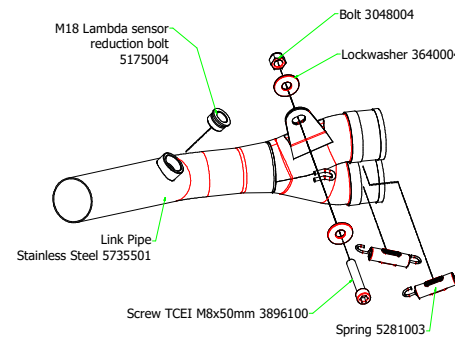

- 71776XKI Homologated Pro-Racing

- 71776PRI Homologated Nichrom
- 71776PRN Homologated Nichrom (Dark)

- 71445MI Racing Link Pipe (Arrow Collectors)

- 71444MI Racing Link Pipe (Arrow Collectors)

- 71442MI Racing Link Pipe (Original Collectors)