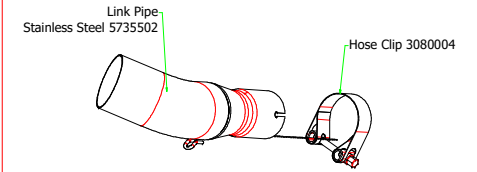

- 71776XKI Homologated Pro-Racing

- 71776PRI Homologated Nichrom
- 71776PRN Homologated Nichrom (Dark)

- 71445MI Racing Link Pipe (Arrow Collectors)

- 71444MI Racing Link Pipe (Arrow Collectors)

- 71442MI Racing Link Pipe (Original Collectors)