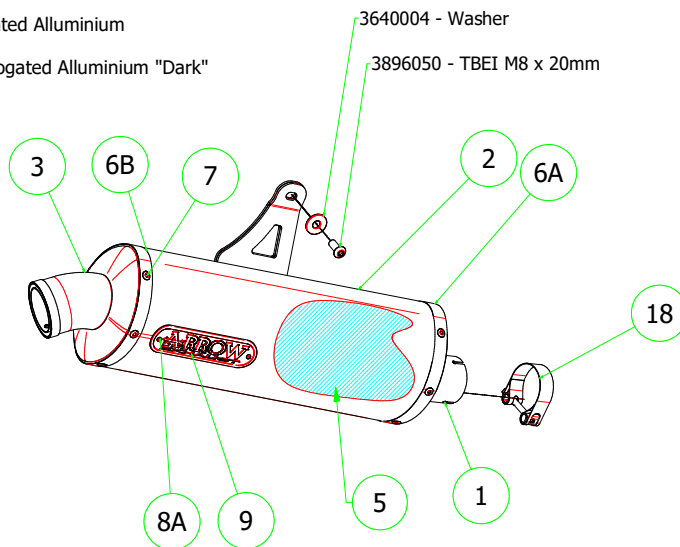

# Honda CRF 1000L Africa Twin 2018

- 72621PK Homologated Titanium - Carbon
- 72621AK Homologated Alluminium - Carbon
- 72621AKN Homologated Alluminium "Dark" - Carbon

## 72149PD Racing Collectors

- 72621PO Homologated Titanium
- 72621AO Homologated Alluminium
- 72621AON Homologated Alluminium "Dark"

# Honda CRF 1000L Africa Twin 2018

- 72021PO Racing Kit
- 72521PO Homologated Kit (sound, no Cat)
- 72521PZ Homologated Kit (sound+Cat)