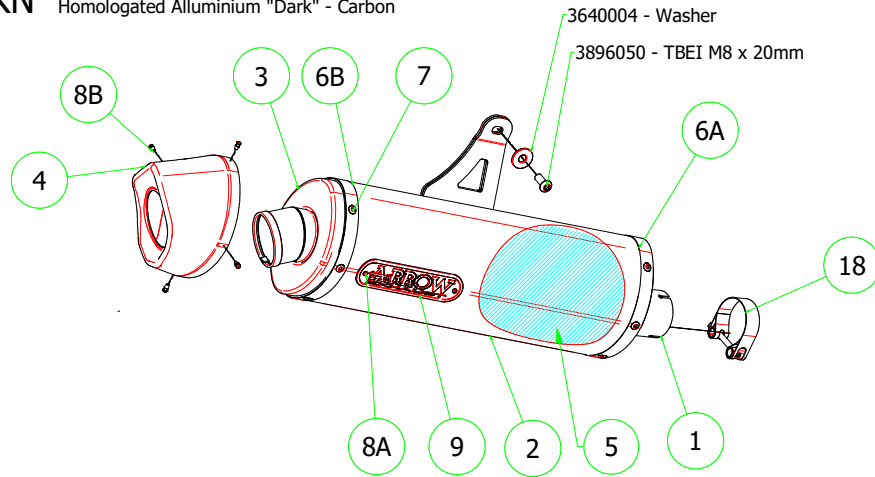

# Honda CRF 1000L Africa Twin 2018

- 72621PK Homologated Titanium - Carbon
- 72621AK Homologated Alluminium - Carbon
- 72621AKN Homologated Alluminium "Dark" - Carbon

## 72149PD Racing Collectors

- 72621PO Homologated Titanium
- 72621AO Homologated Alluminium
- 72621AON Homologated Alluminium "Dark"

# Honda CRF 1000L Africa Twin 2018

- 72021PO Racing Kit
- 72521PO Homologated Kit (sound, no Cat)
- 72521PZ Homologated Kit (sound+Cat)