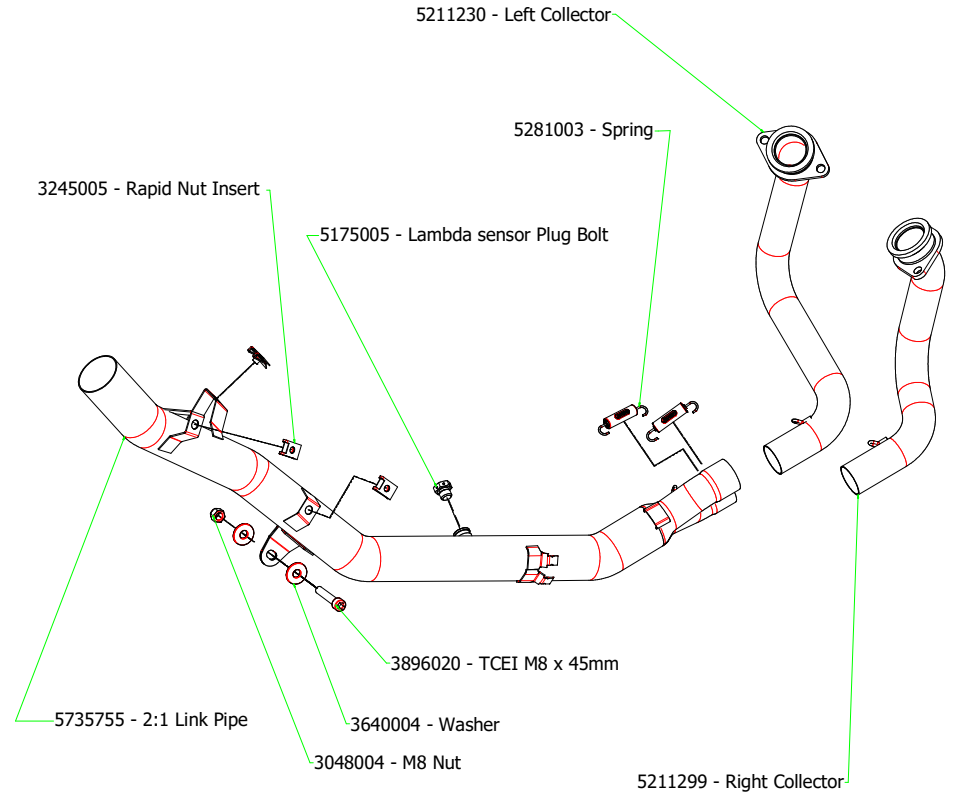

# Honda CRF 1000L Africa Twin 2018

- 72621PK Homologated Titanium - Carbon
- 72621AK Homologated Alluminium - Carbon
- 72621AKN Homologated Alluminium "Dark" - Carbon

## 72149PD Racing Collectors

- 72621PO Homologated Titanium
- 72621AO Homologated Alluminium
- 72621AON Homologated Alluminium "Dark"

# Honda CRF 1000L Africa Twin 2018

- 72021PO Racing Kit
- 72521PO Homologated Kit (sound, no Cat)
- 72521PZ Homologated Kit (sound+Cat)