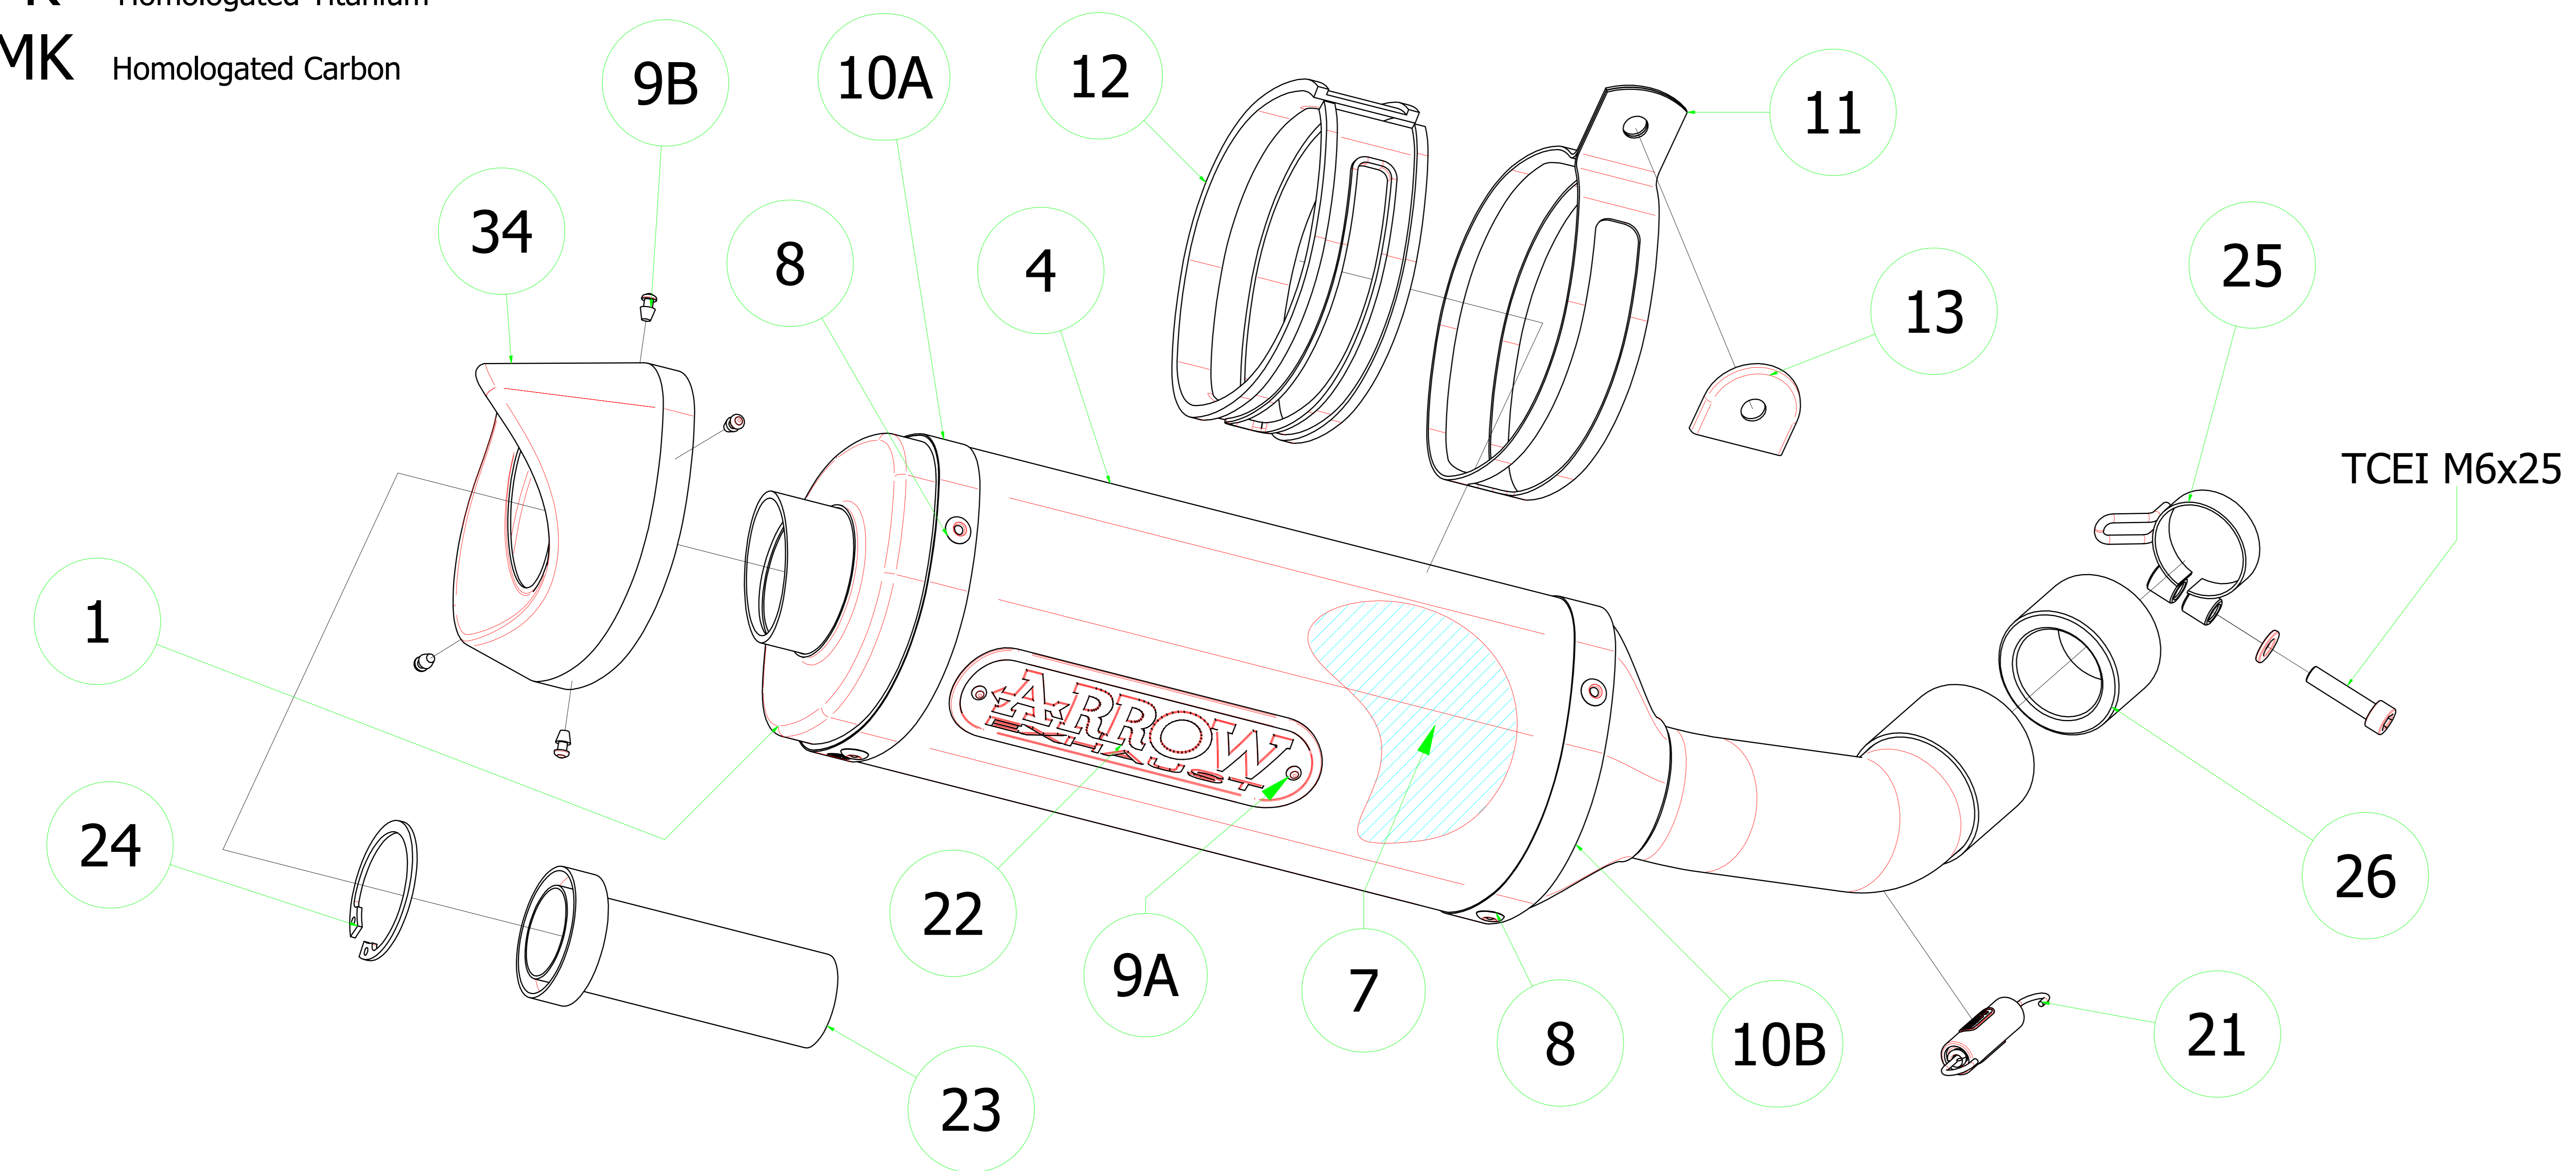

Yamaha YZF-R3 '15-16

- 71831AKN Homologated Aluminium (Dark)
- 71831AKB Homologated Aluminium (White)
- 71831AK Homologated Aluminium
- 71831PK Homologated Titanium
- 71831MK Homologated Carbon