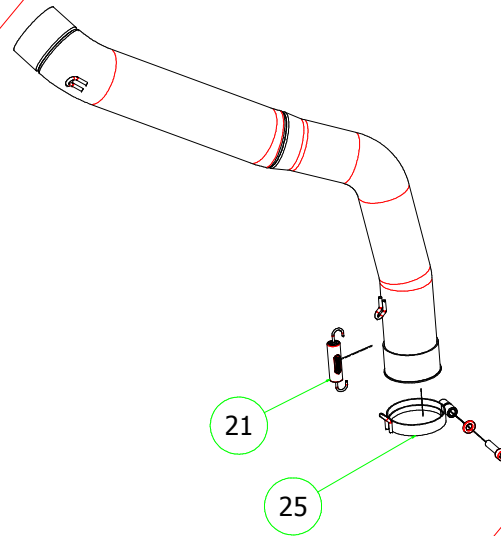

Honda CBR 600 RR '13

- 71807AKN Homologated Aluminium (Dark Line)
- 71807AK Homologated Aluminium
- 71807MK Homologated Carbon
- 71807PK Homologated Titanium

71491MI Mid-Pipe

71492MI Collettori / Collectors