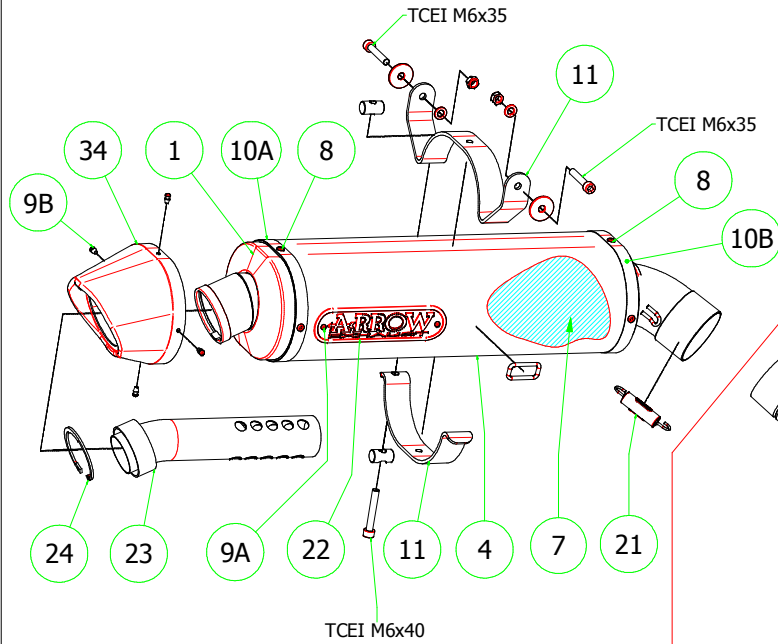

Honda CBR 600 RR '13

- 71807AKN Homologated Aluminium (Dark Line)
- 71807AK Homologated Aluminium
- 71807MK Homologated Carbon
- 71807PK Homologated Titanium

71491MI Mid-Pipe