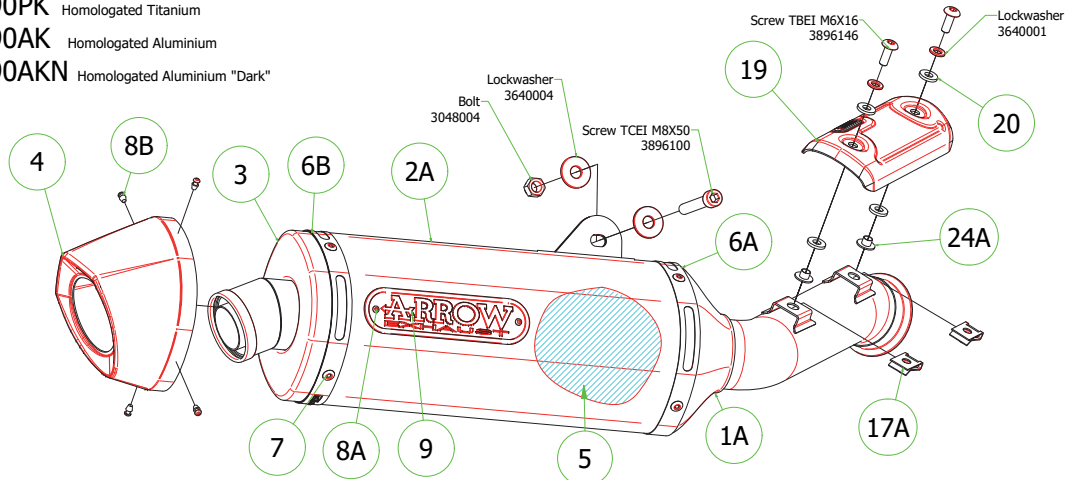

KTM Duke 790 '18/20 - Duke 890 '20

- 71890PK Homologated Titanium
- 71890AK Homologated Aluminium
- 71890AKN Homologated Aluminium "Dark"

- 71719MI Non-Catalytic Central Link Pipe

- 71549GP Homologated Titanium
- 71549GPI Homologated Nichrom "Dark"