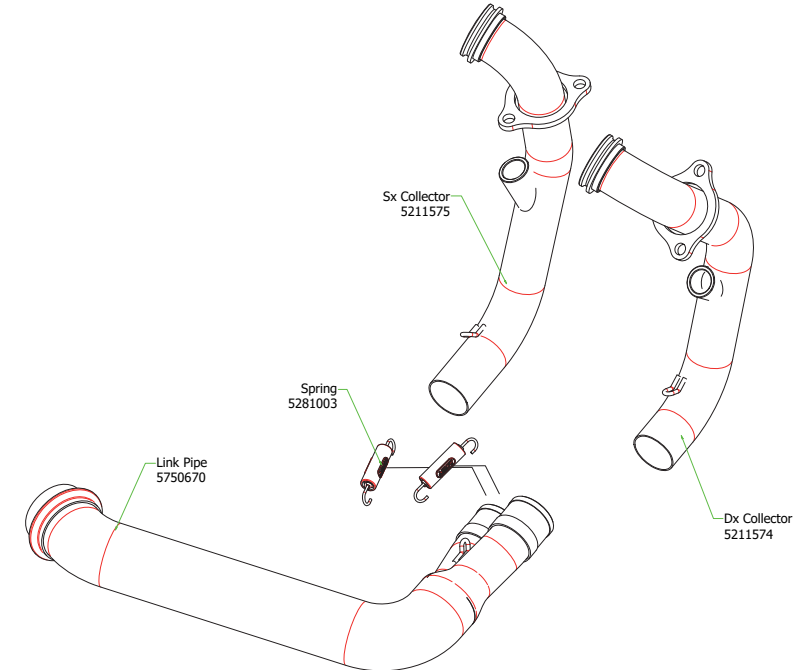

- 71890PR Homologated Titanium
- 71890PRI Homologated Nichrom
- 71890PRN Homologated Nichrom "Dark"