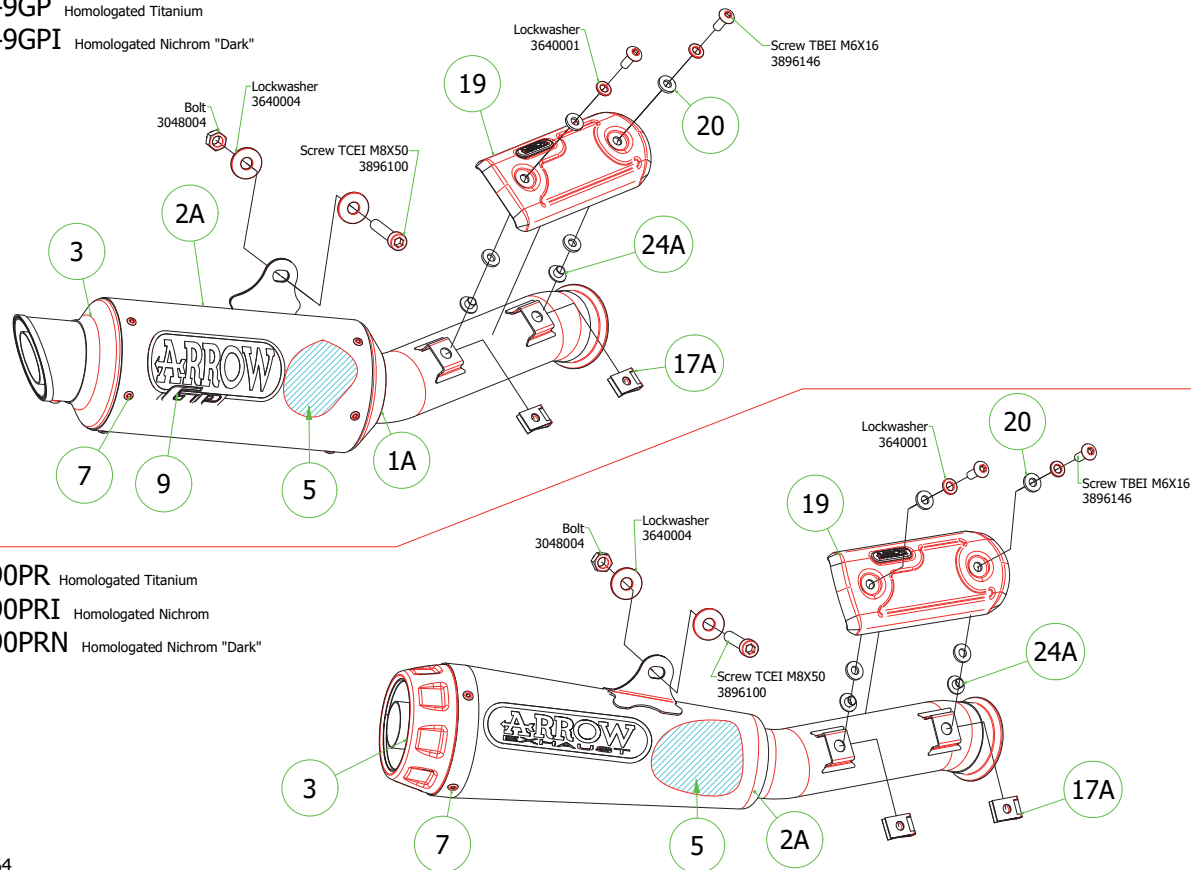

KTM Duke 790 '18/20 - Duke 890 '20

- 71890PK Homologated Titanium
- 71890AK Homologated Aluminium
- 71890AKN Homologated Aluminium "Dark"

- 71719MI Non-Catalytic Central Link Pipe

- 71549GP Homologated Titanium
- 71549GPI Homologated Nichrom "Dark"

- 71702MI Racing Collectors

- 71890PR Homologated Titanium
- 71890PRI Homologated Nichrom
- 71890PRN Homologated Nichrom "Dark"

KTM Duke 790 '18

71216PR Racing Titanium / Manifold Inox

71216PRI Racing Nichrom / Manifold Inox