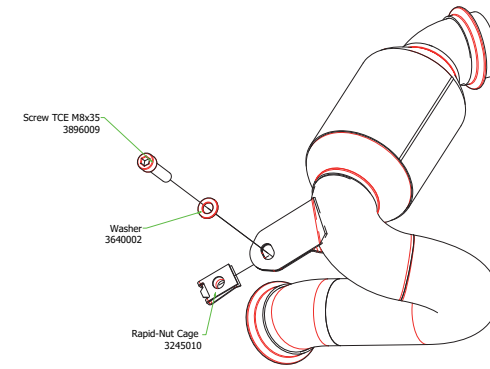

KTM Duke 790 '18/20 - Duke 890 '20

- 71890PK Homologated Titanium
- 71890AK Homologated Aluminium
- 71890AKN Homologated Aluminium "Dark"

- 71719MI Non-Catalytic Central Link Pipe

- 71549GP Homologated Titanium
- 71549GPI Homologated Nichrom "Dark"