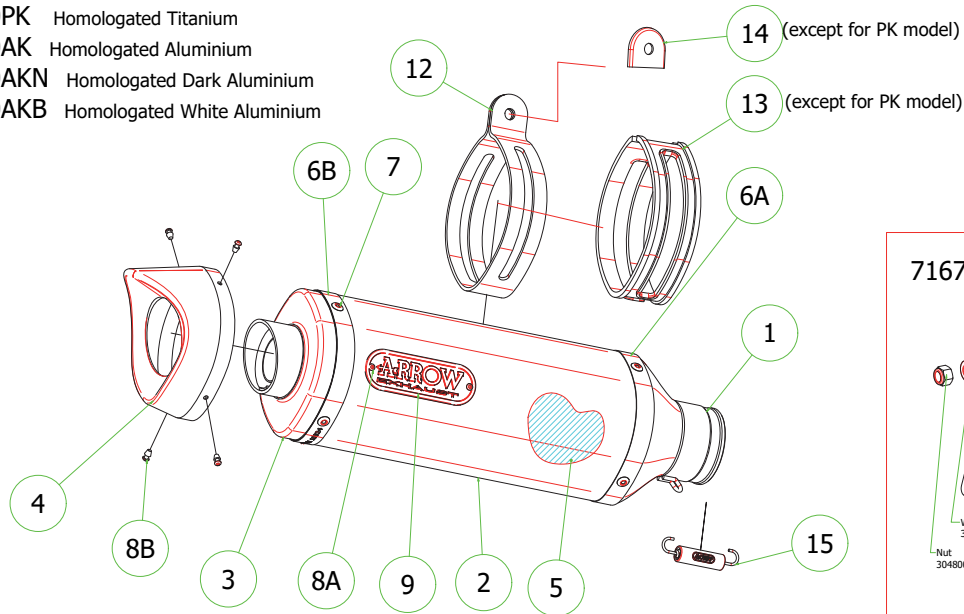

KTM Duke 390 '17/20

- 71860PK Homologated Titanium
- 71860AK Homologated Aluminium
- 71860AKN Homologated Dark Aluminium
- 71860AKB Homologated White Aluminium

- 71866PRI Homologated Nichrom
- 71866PRN Homologated Dark Nichrom

71675MI Link Pipe for Stock Collectors

- 71817AO Homologated Aluminium
- 71817AON Homologated Dark Aluminium
- 71817AOB Homologated White Aluminium

71668MI Non Catalyzed Link Pipe Replaces Catalyzed Original Pipe

- 71536GP Homologated Titanium
- 71536GPI Homologated Dark Nichrom