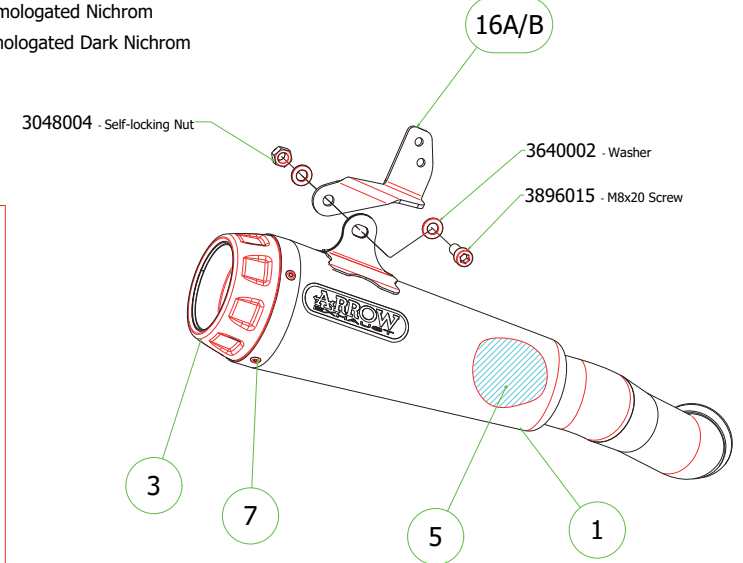

KTM Duke 390 '17/20

- 71860PK Homologated Titanium
- 71860AK Homologated Aluminium
- 71860AKN Homologated Dark Aluminium
- 71860AKB Homologated White Aluminium

- 71866PRI Homologated Nichrom
- 71866PRN Homologated Dark Nichrom

71675MI Link Pipe for Stock Collectors

- 71817AO Homologated Aluminium
- 71817AON Homologated Dark Aluminium
- 71817AOB Homologated White Aluminium

71668MI Non Catalyzed Link Pipe Replaces Catalyzed Original Pipe

- 71536GP Homologated Titanium
- 71536GPI Homologated Dark Nichrom