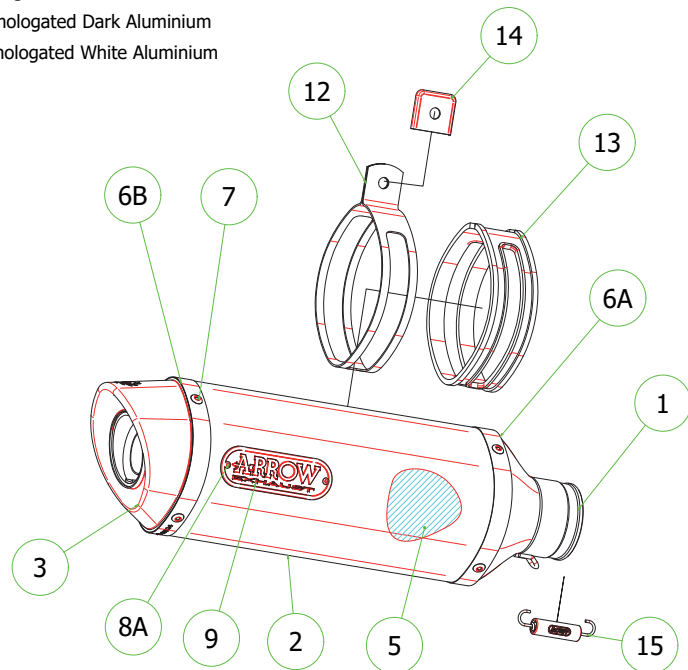

KTM Duke 390 '17/20

- 71860PK Homologated Titanium
- 71860AK Homologated Aluminium
- 71860AKN Homologated Dark Aluminium
- 71860AKB Homologated White Aluminium

- 71866PRI Homologated Nichrom
- 71866PRN Homologated Dark Nichrom

71675MI Link Pipe for Stock Collectors

- 71817AO Homologated Aluminium
- 71817AON Homologated Dark Aluminium
- 71817AOB Homologated White Aluminium

71668MI Non Catalyzed Link Pipe Replaces Catalyzed Original Pipe

- 71536GP Homologated Titanium
- 71536GPI Homologated Dark Nichrom