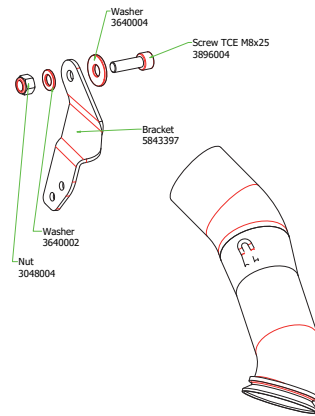

KTM Duke 390 '17/20

- 71860PK Homologated Titanium
- 71860AK Homologated Aluminium
- 71860AKN Homologated Dark Aluminium
- 71860AKB Homologated White Aluminium

- 71866PRI Homologated Nichrom
- 71866PRN Homologated Dark Nichrom

71675MI Link Pipe for Stock Collectors

- 71817AO Homologated Aluminium
- 71817AON Homologated Dark Aluminium
- 71817AOB Homologated White Aluminium

71668MI Non Catalyzed Link Pipe Replaces Catalyzed Original Pipe