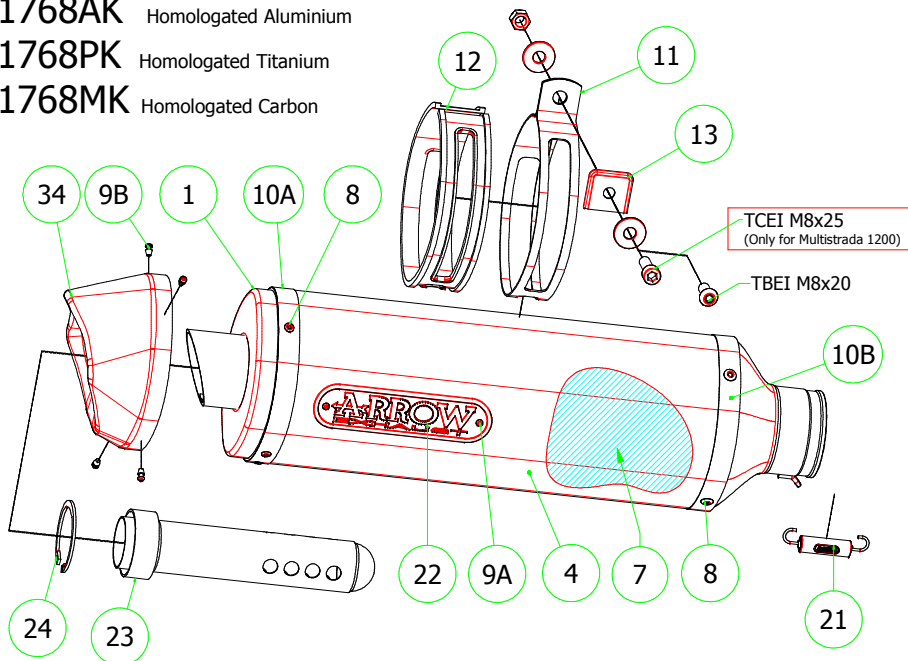

Ducati Monster 821 '14 - 1200 '14

71768AKN Homologated Aluminium (Dark)

71768AKB Homologated Aluminium (White)

71768AK Homologated Aluminium

71768PK Homologated Titanium

71768MK Homologated Carbon