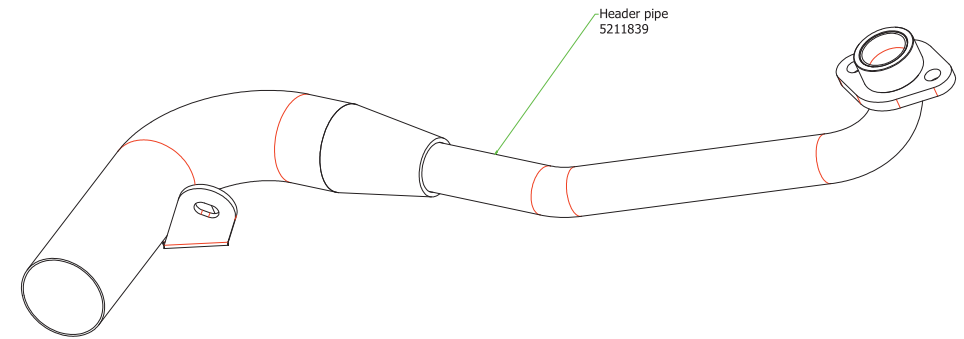

HONDA MSX 125 GROM

52511XKI Homologated Nichrom

52511XKN Homologated Nichrom "Dark"

52006MI racing collector

GP0027