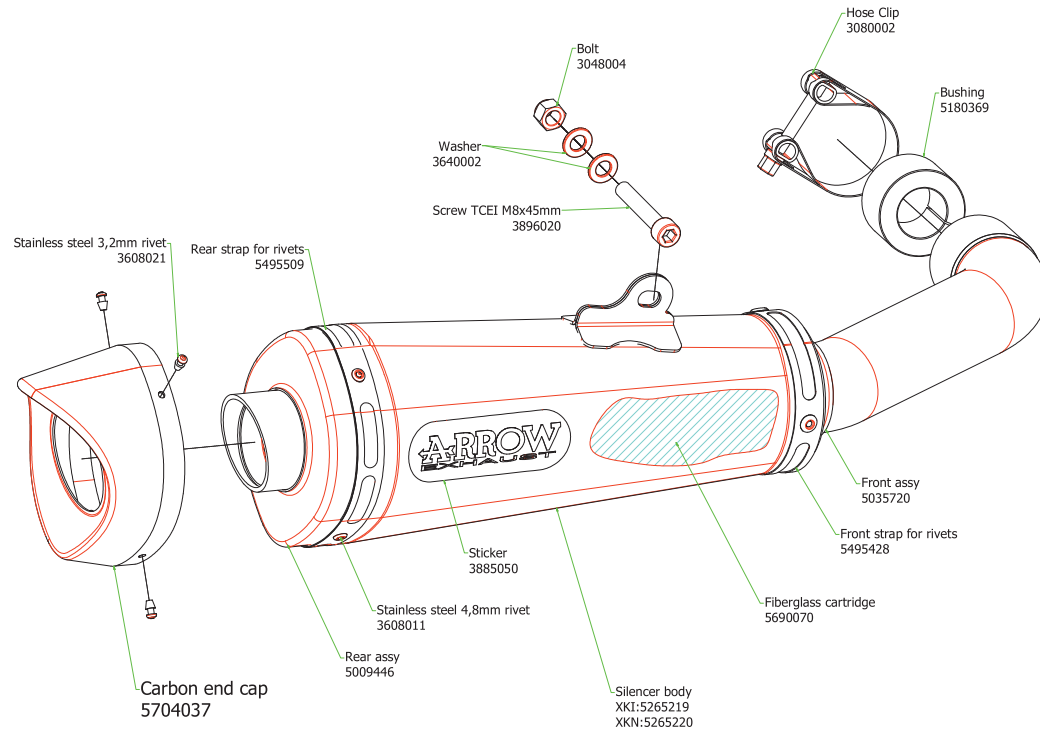

HONDA MSX 125 GROM

52511XKI Homologated Nichrom

52511XKN Homologated Nichrom "Dark"

52006MI racing collector

GP0027