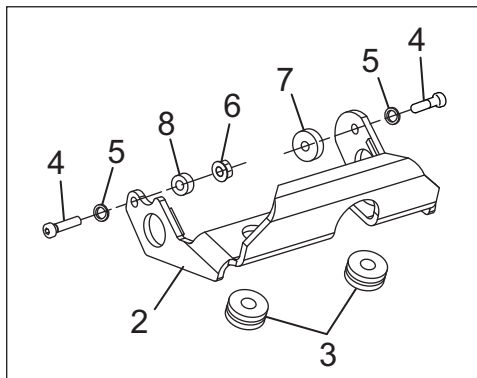

## HONDA CB1100/EX STREET SPORTS FULL SYSTEM STRAIGHT CYCLONE BST-V

Product information

Be sure to read the instruction carefully before starting the work. It is necessary to follow the contents to install Yoshimura product.

### 1. Product Information :

Description	HONDA CB1100/EX STREET SPORTS	Cyclone Type	H410ST11A
	FULL SYSTEM STRAIGHT CYCLONE BST-V	Main Material	Stainless steel
Applicable Model	HONDA CB1100 TYPE-I / TYPE-II / EX (ABS)	Weight [STD : 10.8kg (CB1100) / 18.5kg (CB1100EX)]	7.6kg
Part Number	180-410-6660		

### 2. Contents:

No.	Descriptions	Part No.	Q'ty	No.	Descriptions	Part No.	Q'ty
1	4-1 System BST-V	140-410A6660	1	9	Exhaust Gasket #211	129-211-1000	4
2	Center Stand Stopper	116-410-0310	1	10	Connector #112	136-410-1B21	8
3	Grommet Rubber	553-565-0000	2	11	Cast Flange	117-045-0240	4
4	Cap Bolt M6x20	800-206-4020	2	12	Plug	862-112-1812	1
5	Spring Washer M6	814-106-1216	2	13	Washer	812-112-0000	1
6	Flange Nut M6	823-006-1000	1	14	Washer M8x25x3.2	812-108-2530	1
7	Spacer 6-20-5	850-006-2005	1	-	Zip Tie L100	831-002-0100	2
8	Spacer 6-14-5	850-006-1405	1				

### Parts Diagram

LOT Number /  
Serial Number