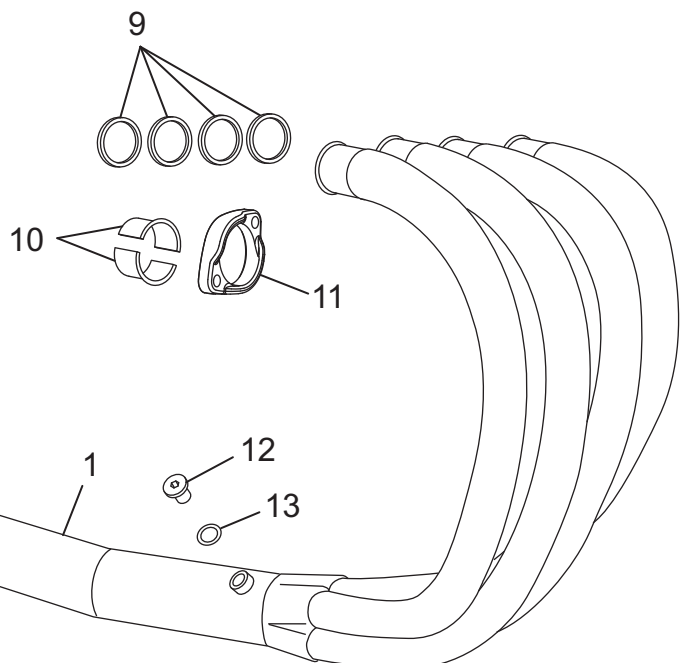

## HONDA CB1100/EX STREET SPORTS FULL SYSTEM STRAIGHT CYCLONE BST-V

Product information

Be sure to read the instruction carefully before starting the work. It is necessary to follow the contents to install Yoshimura product.

### 1. Product Information :

Description	HONDA CB1100/EX STREET SPORTS	Cyclone Type	H410ST11A
	FULL SYSTEM STRAIGHT CYCLONE BST-V	Main Material	Stainless steel
Applicable Model	HONDA CB1100 TYPE-I / TYPE-II / EX (ABS)	Weight [STD : 10.8kg (CB1100) / 18.5kg (CB1100EX)]	7.6kg
Part Number	180-410-6660		

### 2. Contents:

No.	Descriptions	Part No.	Q'ty	No.	Descriptions	Part No.	Q'ty
1	4-1 System BST-V	140-410A6660	1	9	Exhaust Gasket #211	129-211-1000	4
2	Center Stand Stopper	116-410-0310	1	10	Connector #112	136-410-1B21	8
3	Grommet Rubber	553-565-0000	2	11	Cast Flange	117-045-0240	4
4	Cap Bolt M6x20	800-206-4020	2	12	Plug	862-112-1812	1
5	Spring Washer M6	814-106-1216	2	13	Washer	812-112-0000	1
6	Flange Nut M6	823-006-1000	1	14	Washer M8x25x3.2	812-108-2530	1
7	Spacer 6-20-5	850-006-2005	1	-	Zip Tie L100	831-002-0100	2
8	Spacer 6-14-5	850-006-1405	1				

### Parts Diagram

LOT Number /  
Serial Number