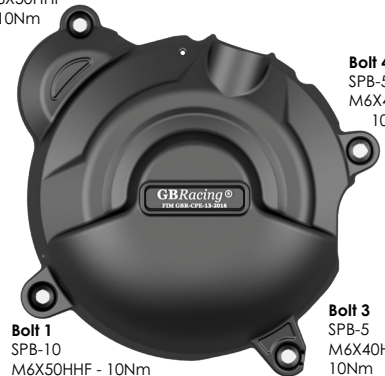

THIS SHEET INCLUDES FITTING INSTRUCTIONS FOR THE FOLLOWING PARTS:

Secondary Alternator Cover Part No. EC-ST-1200-2021-1-GBR / Secondary Clutch Cover Part No. EC-ST-1200-2021-2-GBR / Secondary Pulse Cover Part No. EC-ST-1200-2021-3-GBR

Note: Manufacturer advises to use thread lock on all bolts.

SECONDARY ALTERNATOR COVER - PART NO. EC-ST-1200-2021-1-GBR

- 1 Remove bolts 4, 3, 2, 1 *in that order* - as shown in **Fig.1** from stock OE Alternator cover.
- 2 Place the Secondary Alternator Cover over the stock cover and assemble 4 replacement bolts 1, 2, 3, 4 *in that order*.
- 3 Tighten bolts to a Torque of 10 Nm as per manufacturer's recommendations. **DO NOT OVERTIGHTEN.**

Fig.1

Fig.1

Bolt 1
SPB-5
M6X40HHF - 10Nm

Bolt 2
SPB-5
M6X40HHF - 10Nm

Bolt 3
SPB-5
M6X40HHF - 10Nm

Bolt 4
SPB-5
M6X40HHF - 10Nm

SECONDARY CLUTCH COVER PART NO. EC-ST-1200-2021-2-GBR

- 1 Remove bolts 4, 3, 2, 1 *in that order* - as shown in **Fig.1** from stock OE Clutch cover.
- 2 Place the Secondary Clutch Cover over the stock cover and assemble 4 replacement bolts 1, 2, 3, 4 *in that order*.
- 3 Tighten bolts to a Torque of 10 Nm as per manufacturer's recommendations. **DO NOT OVERTIGHTEN.**

Fig.1

Bolt 2
SPB-10
M6X50HHF - 10Nm

Bolt 4
SPB-5
M6X40HHF - 10Nm

Bolt 1
SPB-10
M6X50HHF - 10Nm

Bolt 3
SPB-5
M6X40HHF - 10Nm

SECONDARY PULSE COVER PART NO. EC-ST-1200-2021-3-GBR

- 1 Remove bolts 4, 3, 2, 1 *in that order* - as shown in **Fig.1** from stock OE Pulse cover.
- 2 Place the Secondary Pulse Cover over the stock cover and assemble 4 replacement bolts 1, 2, 3, 4 *in that order*.
- 3 Tighten bolts to a Torque of 10 Nm as per manufacturer's recommendations. **DO NOT OVERTIGHTEN.**