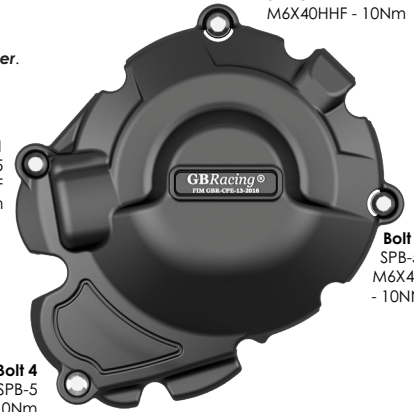

THIS SHEET INCLUDES FITTING INSTRUCTIONS FOR THE FOLLOWING PARTS:

Secondary Alternator Cover Part No. EC-ST-1200-2021-1-GBR / Secondary Clutch Cover Part No. EC-ST-1200-2021-2-GBR / Secondary Pulse Cover Part No. EC-ST-1200-2021-3-GBR

Note: Manufacturer advises to use thread lock on all bolts.

SECONDARY ALTERNATOR COVER - PART NO. EC-ST-1200-2021-1-GBR

- 1 Remove bolts 4, 3, 2, 1 *in that order* - as shown in **Fig.1** from stock OE Alternator cover.
- 2 Place the Secondary Alternator Cover over the stock cover and assemble 4 replacement bolts 1, 2, 3, 4 *in that order*.
- 3 Tighten bolts to a Torque of 10 Nm as per manufacturer's recommendations. **DO NOT OVERTIGHTEN.**

Fig.1

Fig.1

Bolt 1
SPB-5
M6X40HHF - 10Nm

Bolt 2
SPB-5
M6X40HHF - 10Nm

Bolt 3
SPB-5
M6X40HHF - 10Nm

Bolt 4
SPB-5
M6X40HHF - 10Nm

SECONDARY CLUTCH COVER PART NO. EC-ST-1200-2021-2-GBR

- 1 Remove bolts 4, 3, 2, 1 *in that order* - as shown in **Fig.1** from stock OE Clutch cover.
- 2 Place the Secondary Clutch Cover over the stock cover and assemble 4 replacement bolts 1, 2, 3, 4 *in that order*.
- 3 Tighten bolts to a Torque of 10 Nm as per manufacturer's recommendations. **DO NOT OVERTIGHTEN.**

Fig.1

Bolt 2
SPB-10
M6X50HHF - 10Nm

Bolt 4
SPB-5
M6X40HHF - 10Nm

Bolt 1
SPB-10
M6X50HHF - 10Nm

Bolt 3
SPB-5
M6X40HHF - 10Nm

SECONDARY PULSE COVER PART NO. EC-ST-1200-2021-3-GBR

- 1 Remove bolts 4, 3, 2, 1 *in that order* - as shown in **Fig.1** from stock OE Pulse cover.
- 2 Place the Secondary Pulse Cover over the stock cover and assemble 4 replacement bolts 1, 2, 3, 4 *in that order*.
- 3 Tighten bolts to a Torque of 10 Nm as per manufacturer's recommendations. **DO NOT OVERTIGHTEN.**