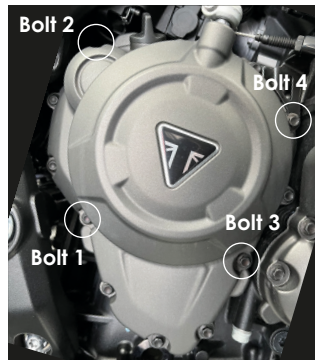

Note: Manufacturer advises to use thread lock on all bolts.

SECONDARY ALTERNATOR COVER - PART NO. EC-ST-1200-2021-1-GBR

- 1 Remove bolts 4, 3, 2, 1 *in that order* - as shown in **Fig.1** from stock OE Alternator cover.
- 2 Place the Secondary Alternator Cover over the stock cover and assemble 4 replacement bolts 1, 2, 3, 4 *in that order*.
- 3 Tighten bolts to a Torque of 10 Nm as per manufacturer's recommendations. **DO NOT OVERTIGHTEN.**

Fig.1

Fig.1

Bolt 1
SPB-5
M6X40HHF - 10Nm

Bolt 2
SPB-5
M6X40HHF - 10Nm

Bolt 3
SPB-5
M6X40HHF - 10Nm

Bolt 4
SPB-5
M6X40HHF - 10Nm

SECONDARY CLUTCH COVER PART NO. EC-ST-1200-2021-2-GBR

- 1 Remove bolts 4, 3, 2, 1 *in that order* - as shown in **Fig.1** from stock OE Clutch cover.
- 2 Place the Secondary Clutch Cover over the stock cover and assemble 4 replacement bolts 1, 2, 3, 4 *in that order*.
- 3 Tighten bolts to a Torque of 10 Nm as per manufacturer's recommendations. **DO NOT OVERTIGHTEN.**

Fig.1

Bolt 2
SPB-10
M6X50HHF - 10Nm

Bolt 4
SPB-5
M6X40HHF - 10Nm

Bolt 1
SPB-10
M6X50HHF - 10Nm

Bolt 3
SPB-5
M6X40HHF - 10Nm

SECONDARY PULSE COVER PART NO. EC-ST-1200-2021-3-GBR

- 1 Remove bolts 4, 3, 2, 1 *in that order* - as shown in **Fig.1** from stock OE Pulse cover.
- 2 Place the Secondary Pulse Cover over the stock cover and assemble 4 replacement bolts 1, 2, 3, 4 *in that order*.
- 3 Tighten bolts to a Torque of 10 Nm as per manufacturer's recommendations. **DO NOT OVERTIGHTEN.**