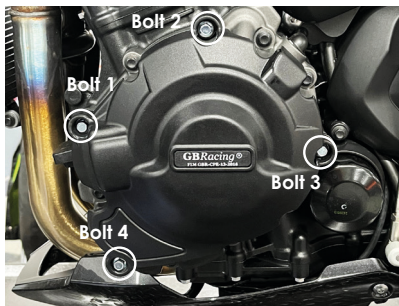

Note: Manufacturer advises to use thread lock on all bolts.

SECONDARY ALTERNATOR COVER - PART NO. EC-ST-1200-2021-1-GBR

- 1 Remove bolts 4, 3, 2, 1 *in that order* - as shown in **Fig.1** from stock OE Alternator cover.
- 2 Place the Secondary Alternator Cover over the stock cover and assemble 4 replacement bolts 1, 2, 3, 4 *in that order*.
- 3 Tighten bolts to a Torque of 10 Nm as per manufacturer's recommendations. **DO NOT OVERTIGHTEN.**

Fig.1

Fig.1

Bolt 1
SPB-5
M6X40HHF - 10Nm

Bolt 2
SPB-5
M6X40HHF - 10Nm

Bolt 3
SPB-5
M6X40HHF - 10Nm

Bolt 4
SPB-5
M6X40HHF - 10Nm

SECONDARY CLUTCH COVER PART NO. EC-ST-1200-2021-2-GBR

- 1 Remove bolts 4, 3, 2, 1 *in that order* - as shown in **Fig.1** from stock OE Clutch cover.
- 2 Place the Secondary Clutch Cover over the stock cover and assemble 4 replacement bolts 1, 2, 3, 4 *in that order*.
- 3 Tighten bolts to a Torque of 10 Nm as per manufacturer's recommendations. **DO NOT OVERTIGHTEN.**

Fig.1

Bolt 2
SPB-10
M6X50HHF - 10Nm

Bolt 4
SPB-5
M6X40HHF - 10Nm

Bolt 1
SPB-10
M6X50HHF - 10Nm

Bolt 3
SPB-5
M6X40HHF - 10Nm

SECONDARY PULSE COVER PART NO. EC-ST-1200-2021-3-GBR

- 1 Remove bolts 4, 3, 2, 1 *in that order* - as shown in **Fig.1** from stock OE Pulse cover.
- 2 Place the Secondary Pulse Cover over the stock cover and assemble 4 replacement bolts 1, 2, 3, 4 *in that order*.
- 3 Tighten bolts to a Torque of 10 Nm as per manufacturer's recommendations. **DO NOT OVERTIGHTEN.**