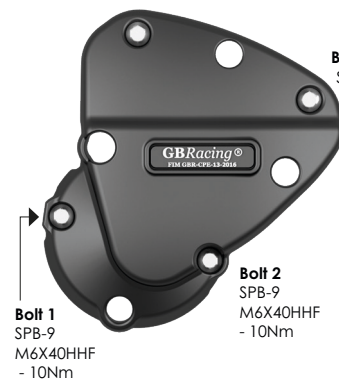

Note: Manufacturer advises to use thread lock on all bolts.

SECONDARY ALTERNATOR COVER - PART NO. EC-ST-1200-2021-1-GBR

- 1 Remove bolts 4, 3, 2, 1 *in that order* - as shown in **Fig.1** from stock OE Alternator cover.
- 2 Place the Secondary Alternator Cover over the stock cover and assemble 4 replacement bolts 1, 2, 3, 4 *in that order*.
- 3 Tighten bolts to a Torque of 10 Nm as per manufacturer's recommendations. **DO NOT OVERTIGHTEN.**

Fig.1

Fig.1

Bolt 1
SPB-5
M6X40HHF - 10Nm

Bolt 2
SPB-5
M6X40HHF - 10Nm

Bolt 3
SPB-5
M6X40HHF - 10Nm

Bolt 4
SPB-5
M6X40HHF - 10Nm

SECONDARY CLUTCH COVER PART NO. EC-ST-1200-2021-2-GBR

- 1 Remove bolts 4, 3, 2, 1 *in that order* - as shown in **Fig.1** from stock OE Clutch cover.
- 2 Place the Secondary Clutch Cover over the stock cover and assemble 4 replacement bolts 1, 2, 3, 4 *in that order*.
- 3 Tighten bolts to a Torque of 10 Nm as per manufacturer's recommendations. **DO NOT OVERTIGHTEN.**

Fig.1

Bolt 2
SPB-10
M6X50HHF - 10Nm

Bolt 4
SPB-5
M6X40HHF - 10Nm

Bolt 1
SPB-10
M6X50HHF - 10Nm

Bolt 3
SPB-5
M6X40HHF - 10Nm

SECONDARY PULSE COVER PART NO. EC-ST-1200-2021-3-GBR

- 1 Remove bolts 4, 3, 2, 1 *in that order* - as shown in **Fig.1** from stock OE Pulse cover.
- 2 Place the Secondary Pulse Cover over the stock cover and assemble 4 replacement bolts 1, 2, 3, 4 *in that order*.
- 3 Tighten bolts to a Torque of 10 Nm as per manufacturer's recommendations. **DO NOT OVERTIGHTEN.**

Fig.1

Bolt 3
SPB-9
M6X40HHF - 10Nm

Bolt 4
SPB-9
M6X40HHF - 10Nm

Bolt 1
SPB-9
M6X40HHF - 10Nm

Bolt 2
SPB-9
M6X40HHF - 10Nm

Engine Cover Set: EC-ST-1200-2021-SET-GBR

EC-ST-1200-2021-1-GBR, EC-ST-1200-2021-2-GBR, EC-ST-1200-2021-3-GBR