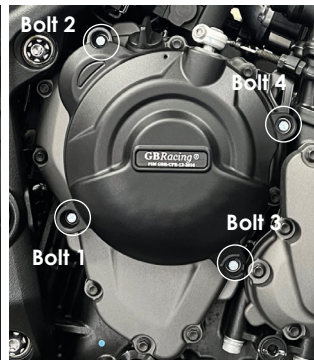

Note: Manufacturer advises to use thread lock on all bolts.

SECONDARY ALTERNATOR COVER - PART NO. EC-ST-1200-2021-1-GBR

- 1 Remove bolts 4, 3, 2, 1 *in that order* - as shown in **Fig.1** from stock OE Alternator cover.
- 2 Place the Secondary Alternator Cover over the stock cover and assemble 4 replacement bolts 1, 2, 3, 4 *in that order*.
- 3 Tighten bolts to a Torque of 10 Nm as per manufacturer's recommendations. **DO NOT OVERTIGHTEN.**

Fig.1

Fig.1

Bolt 1
SPB-5
M6X40HHF - 10Nm

Bolt 2
SPB-5
M6X40HHF - 10Nm

Bolt 3
SPB-5
M6X40HHF - 10Nm

Bolt 4
SPB-5
M6X40HHF - 10Nm

SECONDARY CLUTCH COVER PART NO. EC-ST-1200-2021-2-GBR

- 1 Remove bolts 4, 3, 2, 1 *in that order* - as shown in **Fig.1** from stock OE Clutch cover.
- 2 Place the Secondary Clutch Cover over the stock cover and assemble 4 replacement bolts 1, 2, 3, 4 *in that order*.
- 3 Tighten bolts to a Torque of 10 Nm as per manufacturer's recommendations. **DO NOT OVERTIGHTEN.**

Fig.1

Bolt 2
SPB-10
M6X50HHF - 10Nm

Bolt 4
SPB-5
M6X40HHF - 10Nm

Bolt 1
SPB-10
M6X50HHF - 10Nm

Bolt 3
SPB-5
M6X40HHF - 10Nm

SECONDARY PULSE COVER PART NO. EC-ST-1200-2021-3-GBR

- 1 Remove bolts 4, 3, 2, 1 *in that order* - as shown in **Fig.1** from stock OE Pulse cover.
- 2 Place the Secondary Pulse Cover over the stock cover and assemble 4 replacement bolts 1, 2, 3, 4 *in that order*.
- 3 Tighten bolts to a Torque of 10 Nm as per manufacturer's recommendations. **DO NOT OVERTIGHTEN.**