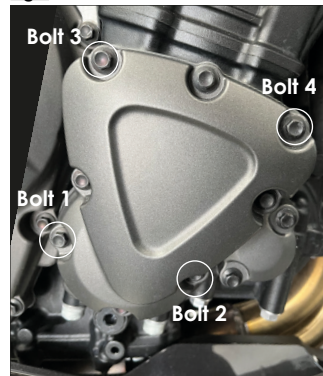

THIS SHEET INCLUDES FITTING INSTRUCTIONS FOR THE FOLLOWING PARTS:

Secondary Alternator Cover Part No. EC-ST-1200-2021-1-GBR / Secondary Clutch Cover Part No. EC-ST-1200-2021-2-GBR / Secondary Pulse Cover Part No. EC-ST-1200-2021-3-GBR

Note: Manufacturer advises to use thread lock on all bolts.

SECONDARY ALTERNATOR COVER - PART NO. EC-ST-1200-2021-1-GBR

1. 1 Remove bolts 4, 3, 2, 1 *in that order* - as shown in **Fig.1** from stock OE Alternator cover.
2. 2 Place the Secondary Alternator Cover over the stock cover and assemble 4 replacement bolts 1, 2, 3, 4 *in that order*.
3. 3 Tighten bolts to a Torque of 10 Nm as per manufacturer's recommendations. **DO NOT OVERTIGHTEN.**

Bolt 1
SPB-5
M6X40HHF - 10Nm

Bolt 2
SPB-5
M6X40HHF - 10Nm

Bolt 3
SPB-5
M6X40HHF - 10Nm

Bolt 4
SPB-5
M6X40HHF - 10Nm

SECONDARY CLUTCH COVER PART NO. EC-ST-1200-2021-2-GBR

1. 1 Remove bolts 4, 3, 2, 1 *in that order* - as shown in **Fig.1** from stock OE Clutch cover.
2. 2 Place the Secondary Clutch Cover over the stock cover and assemble 4 replacement bolts 1, 2, 3, 4 *in that order*.
3. 3 Tighten bolts to a Torque of 10 Nm as per manufacturer's recommendations. **DO NOT OVERTIGHTEN.**

Bolt 2
SPB-10
M6X50HHF - 10Nm

Bolt 4
SPB-5
M6X40HHF - 10Nm

Bolt 1
SPB-10
M6X50HHF - 10Nm

Bolt 3
SPB-5
M6X40HHF - 10Nm

SECONDARY PULSE COVER PART NO. EC-ST-1200-2021-3-GBR

1. 1 Remove bolts 4, 3, 2, 1 *in that order* - as shown in **Fig.1** from stock OE Pulse cover.
2. 2 Place the Secondary Pulse Cover over the stock cover and assemble 4 replacement bolts 1, 2, 3, 4 *in that order*.
3. 3 Tighten bolts to a Torque of 10 Nm as per manufacturer's recommendations. **DO NOT OVERTIGHTEN.**

Fig.1

Bolt 3
SPB-9
M6X40HHF - 10Nm

Bolt 4
SPB-9
M6X40HHF - 10Nm

Bolt 1
SPB-9
M6X40HHF - 10Nm

Bolt 2
SPB-9
M6X40HHF - 10Nm

Engine Cover Set: EC-ST-1200-2021-SET-GBR