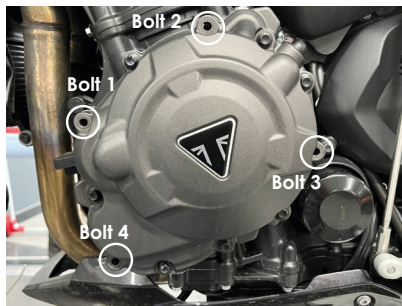

Note: Manufacturer advises to use thread lock on all bolts.

SECONDARY ALTERNATOR COVER - PART NO. EC-ST-1200-2021-1-GBR

- 1 Remove bolts 4, 3, 2, 1 *in that order* - as shown in **Fig.1** from stock OE Alternator cover.
- 2 Place the Secondary Alternator Cover over the stock cover and assemble 4 replacement bolts 1, 2, 3, 4 *in that order*.
- 3 Tighten bolts to a Torque of 10 Nm as per manufacturer's recommendations. **DO NOT OVERTIGHTEN.**

Fig.1

Fig.1

Bolt 1
SPB-5
M6X40HHF - 10Nm

Bolt 2
SPB-5
M6X40HHF - 10Nm

Bolt 3
SPB-5
M6X40HHF - 10Nm

Bolt 4
SPB-5
M6X40HHF - 10Nm

SECONDARY CLUTCH COVER PART NO. EC-ST-1200-2021-2-GBR

- 1 Remove bolts 4, 3, 2, 1 *in that order* - as shown in **Fig.1** from stock OE Clutch cover.
- 2 Place the Secondary Clutch Cover over the stock cover and assemble 4 replacement bolts 1, 2, 3, 4 *in that order*.
- 3 Tighten bolts to a Torque of 10 Nm as per manufacturer's recommendations. **DO NOT OVERTIGHTEN.**

Fig.1

Bolt 2
SPB-10
M6X50HHF - 10Nm

Bolt 4
SPB-5
M6X40HHF - 10Nm

Bolt 1
SPB-10
M6X50HHF - 10Nm

Bolt 3
SPB-5
M6X40HHF - 10Nm

SECONDARY PULSE COVER PART NO. EC-ST-1200-2021-3-GBR

- 1 Remove bolts 4, 3, 2, 1 *in that order* - as shown in **Fig.1** from stock OE Pulse cover.
- 2 Place the Secondary Pulse Cover over the stock cover and assemble 4 replacement bolts 1, 2, 3, 4 *in that order*.
- 3 Tighten bolts to a Torque of 10 Nm as per manufacturer's recommendations. **DO NOT OVERTIGHTEN.**