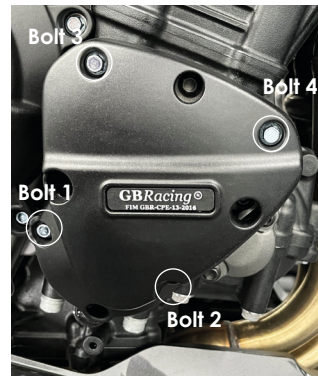

THIS SHEET INCLUDES FITTING INSTRUCTIONS FOR THE FOLLOWING PARTS:

Secondary Alternator Cover Part No. EC-ST-1200-2021-1-GBR / Secondary Clutch Cover Part No. EC-ST-1200-2021-2-GBR / Secondary Pulse Cover Part No. EC-ST-1200-2021-3-GBR

Note: Manufacturer advises to use thread lock on all bolts.

SECONDARY ALTERNATOR COVER - PART NO. EC-ST-1200-2021-1-GBR

1. 1 Remove bolts 4, 3, 2, 1 *in that order* - as shown in **Fig.1** from stock OE Alternator cover.
2. 2 Place the Secondary Alternator Cover over the stock cover and assemble 4 replacement bolts 1, 2, 3, 4 *in that order*.
3. 3 Tighten bolts to a Torque of 10 Nm as per manufacturer's recommendations. **DO NOT OVERTIGHTEN.**

Bolt 1
SPB-5
M6X40HHF - 10Nm

Bolt 2
SPB-5
M6X40HHF - 10Nm

Bolt 3
SPB-5
M6X40HHF - 10Nm

Bolt 4
SPB-5
M6X40HHF - 10Nm

SECONDARY CLUTCH COVER PART NO. EC-ST-1200-2021-2-GBR

1. 1 Remove bolts 4, 3, 2, 1 *in that order* - as shown in **Fig.1** from stock OE Clutch cover.
2. 2 Place the Secondary Clutch Cover over the stock cover and assemble 4 replacement bolts 1, 2, 3, 4 *in that order*.
3. 3 Tighten bolts to a Torque of 10 Nm as per manufacturer's recommendations. **DO NOT OVERTIGHTEN.**

Bolt 2
SPB-10
M6X50HHF - 10Nm

Bolt 4
SPB-5
M6X40HHF - 10Nm

Bolt 1
SPB-10
M6X50HHF - 10Nm

Bolt 3
SPB-5
M6X40HHF - 10Nm

SECONDARY PULSE COVER PART NO. EC-ST-1200-2021-3-GBR

1. 1 Remove bolts 4, 3, 2, 1 *in that order* - as shown in **Fig.1** from stock OE Pulse cover.
2. 2 Place the Secondary Pulse Cover over the stock cover and assemble 4 replacement bolts 1, 2, 3, 4 *in that order*.
3. 3 Tighten bolts to a Torque of 10 Nm as per manufacturer's recommendations. **DO NOT OVERTIGHTEN.**

Fig.1

Bolt 3
SPB-9
M6X40HHF - 10Nm

Bolt 4
SPB-9
M6X40HHF - 10Nm

Bolt 1
SPB-9
M6X40HHF - 10Nm

Bolt 2
SPB-9
M6X40HHF - 10Nm

Engine Cover Set: EC-ST-1200-2021-SET-GBR