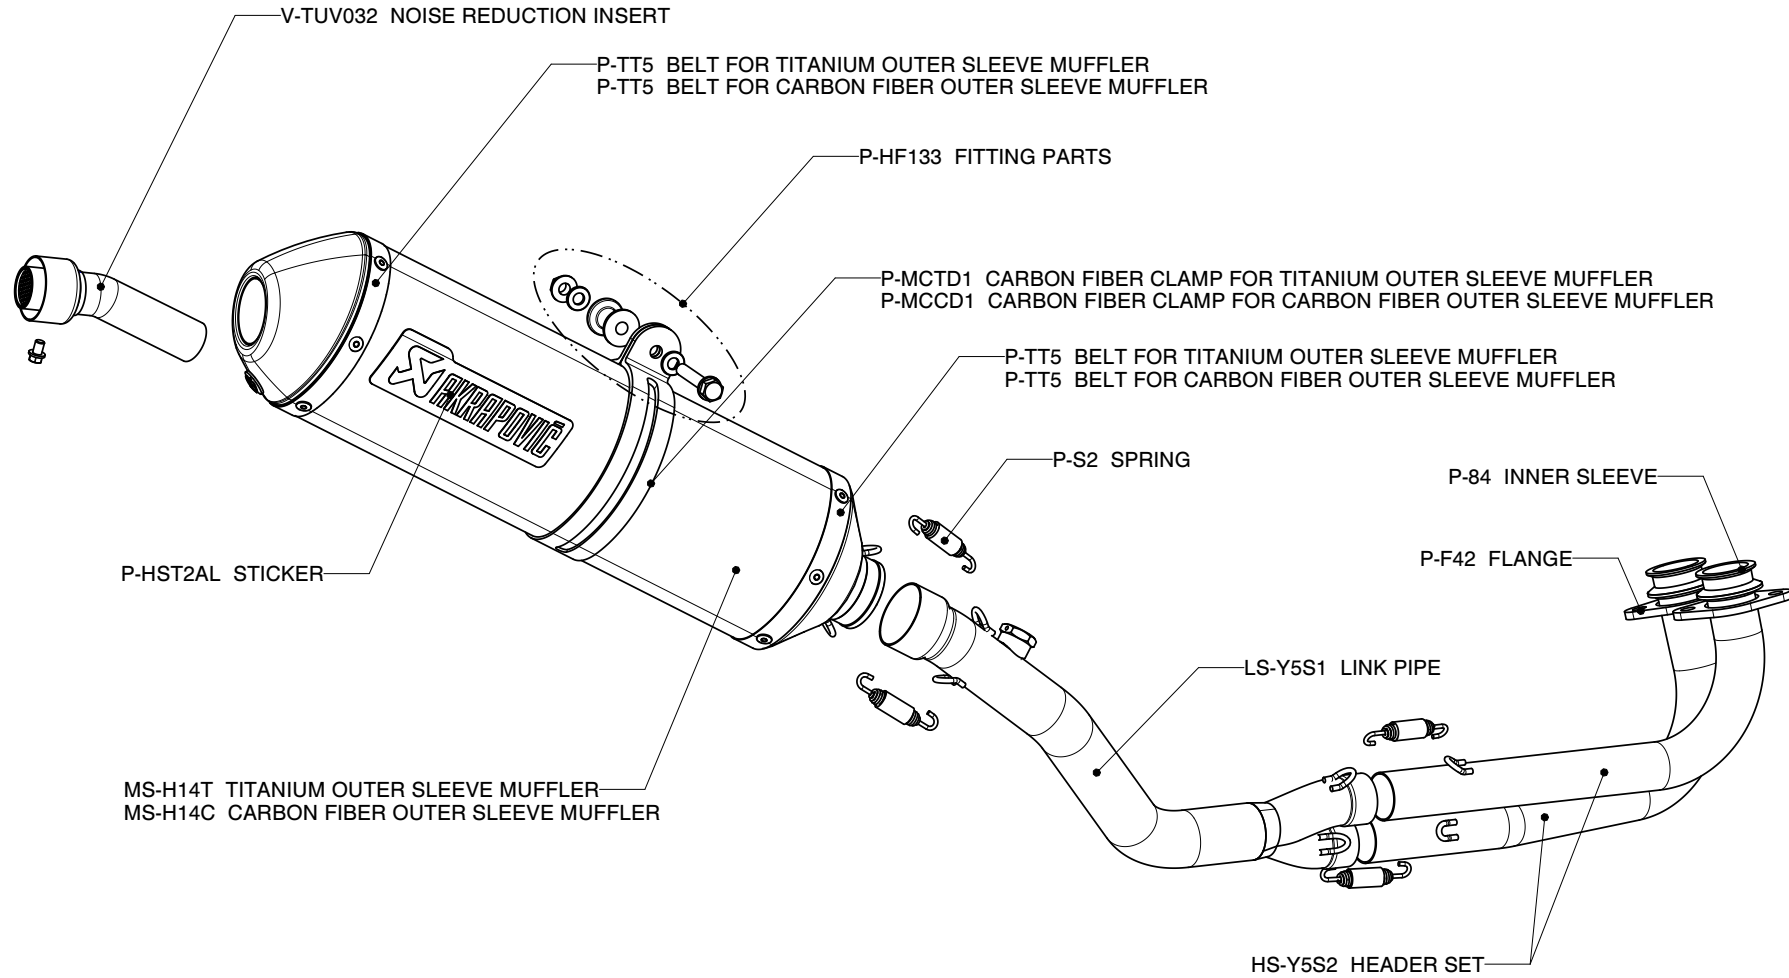

YAMAHA T-max 500, Complete exhaust system / RACING LINE / Street legal

Product code: SS-Y5S1-HDT

SS-Y5S1-HDC

MUFFLER REPAIR KITS

REPACK

P-RPCK12

SLEEVE

P-RKS62TD40 - TITANIUM

P-RKS62CD40 - CARBON