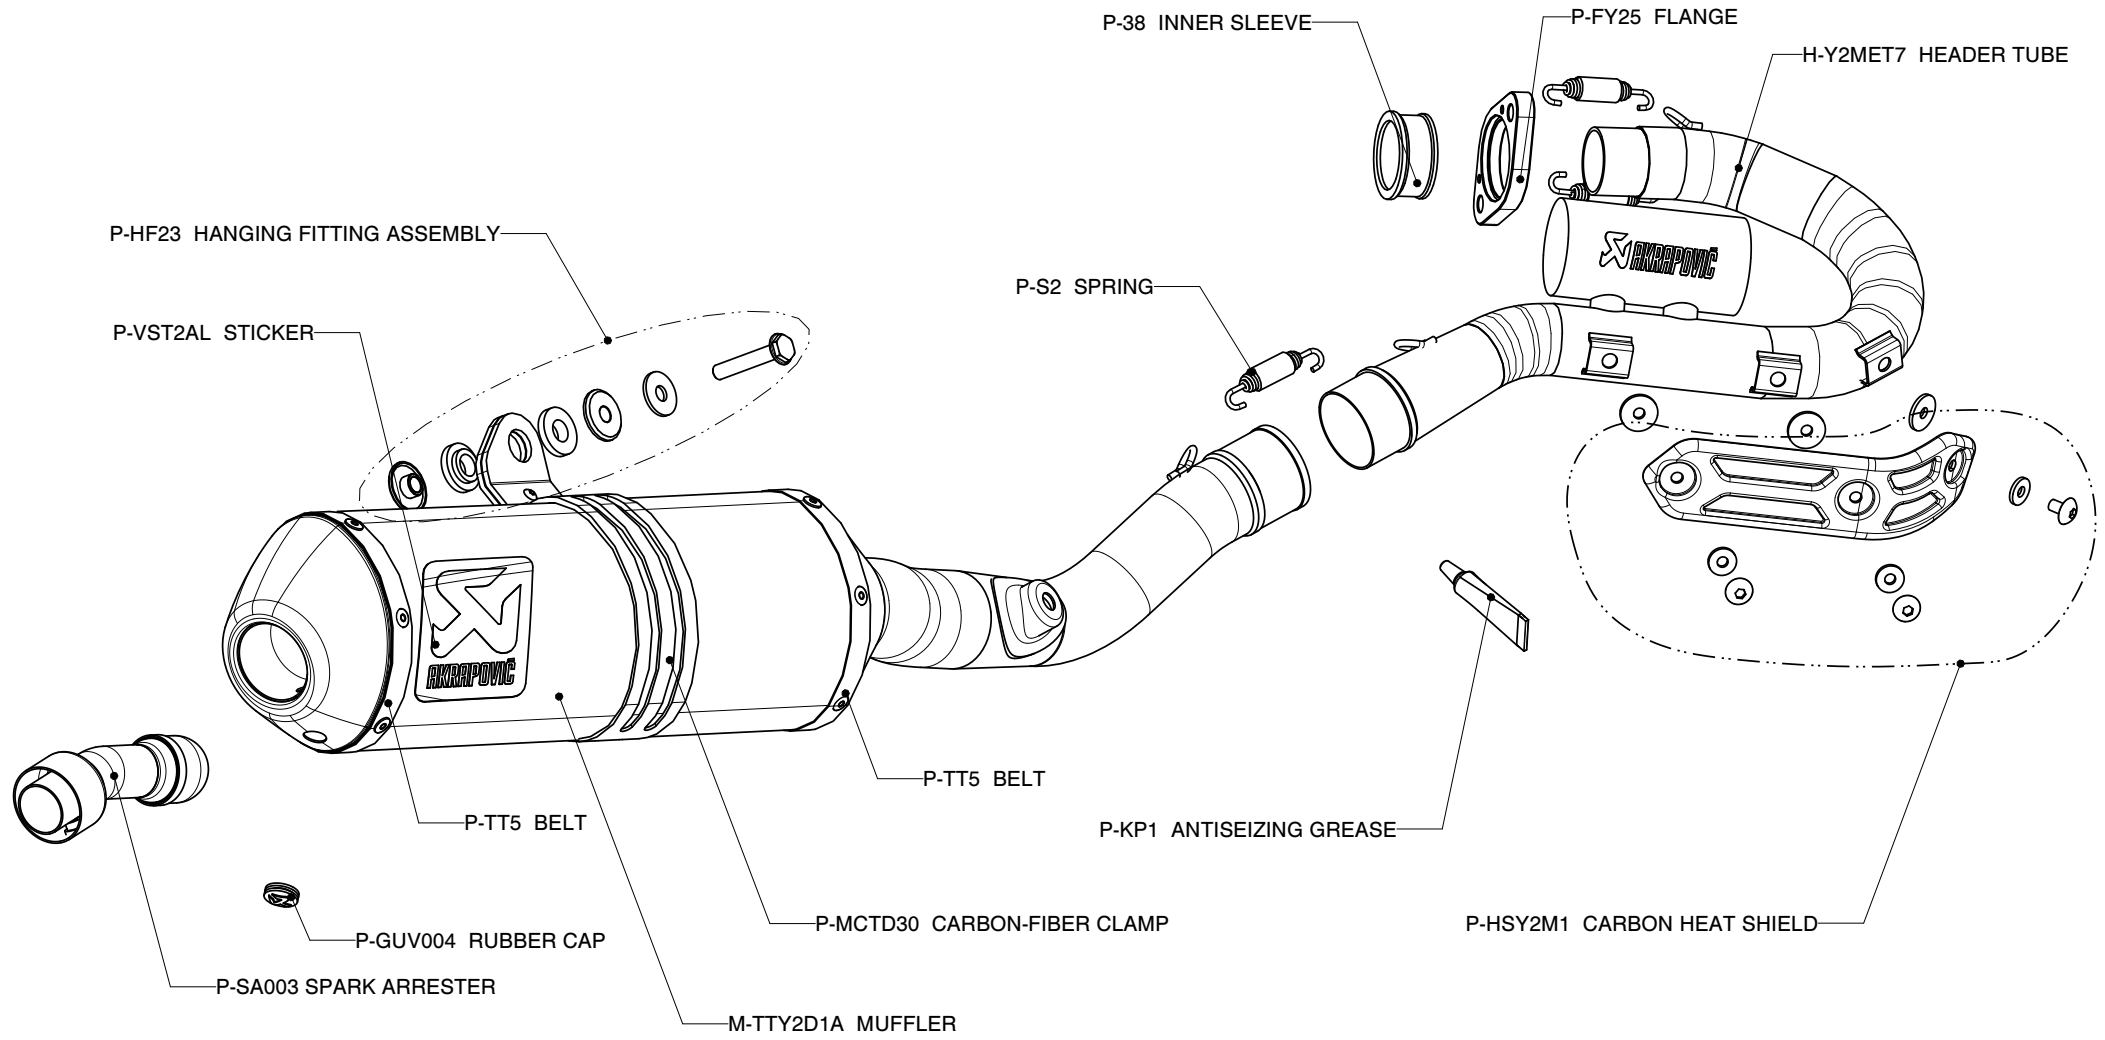

YAMAHA WR 250F, Complete exhaust system/Evolution line, with chamber

Product code: S-Y2MET7-DTA/1

MUFFLER REPAIR KITS	
REPACK	P-RPCK15
SLEEVE	P-RKS134TD40