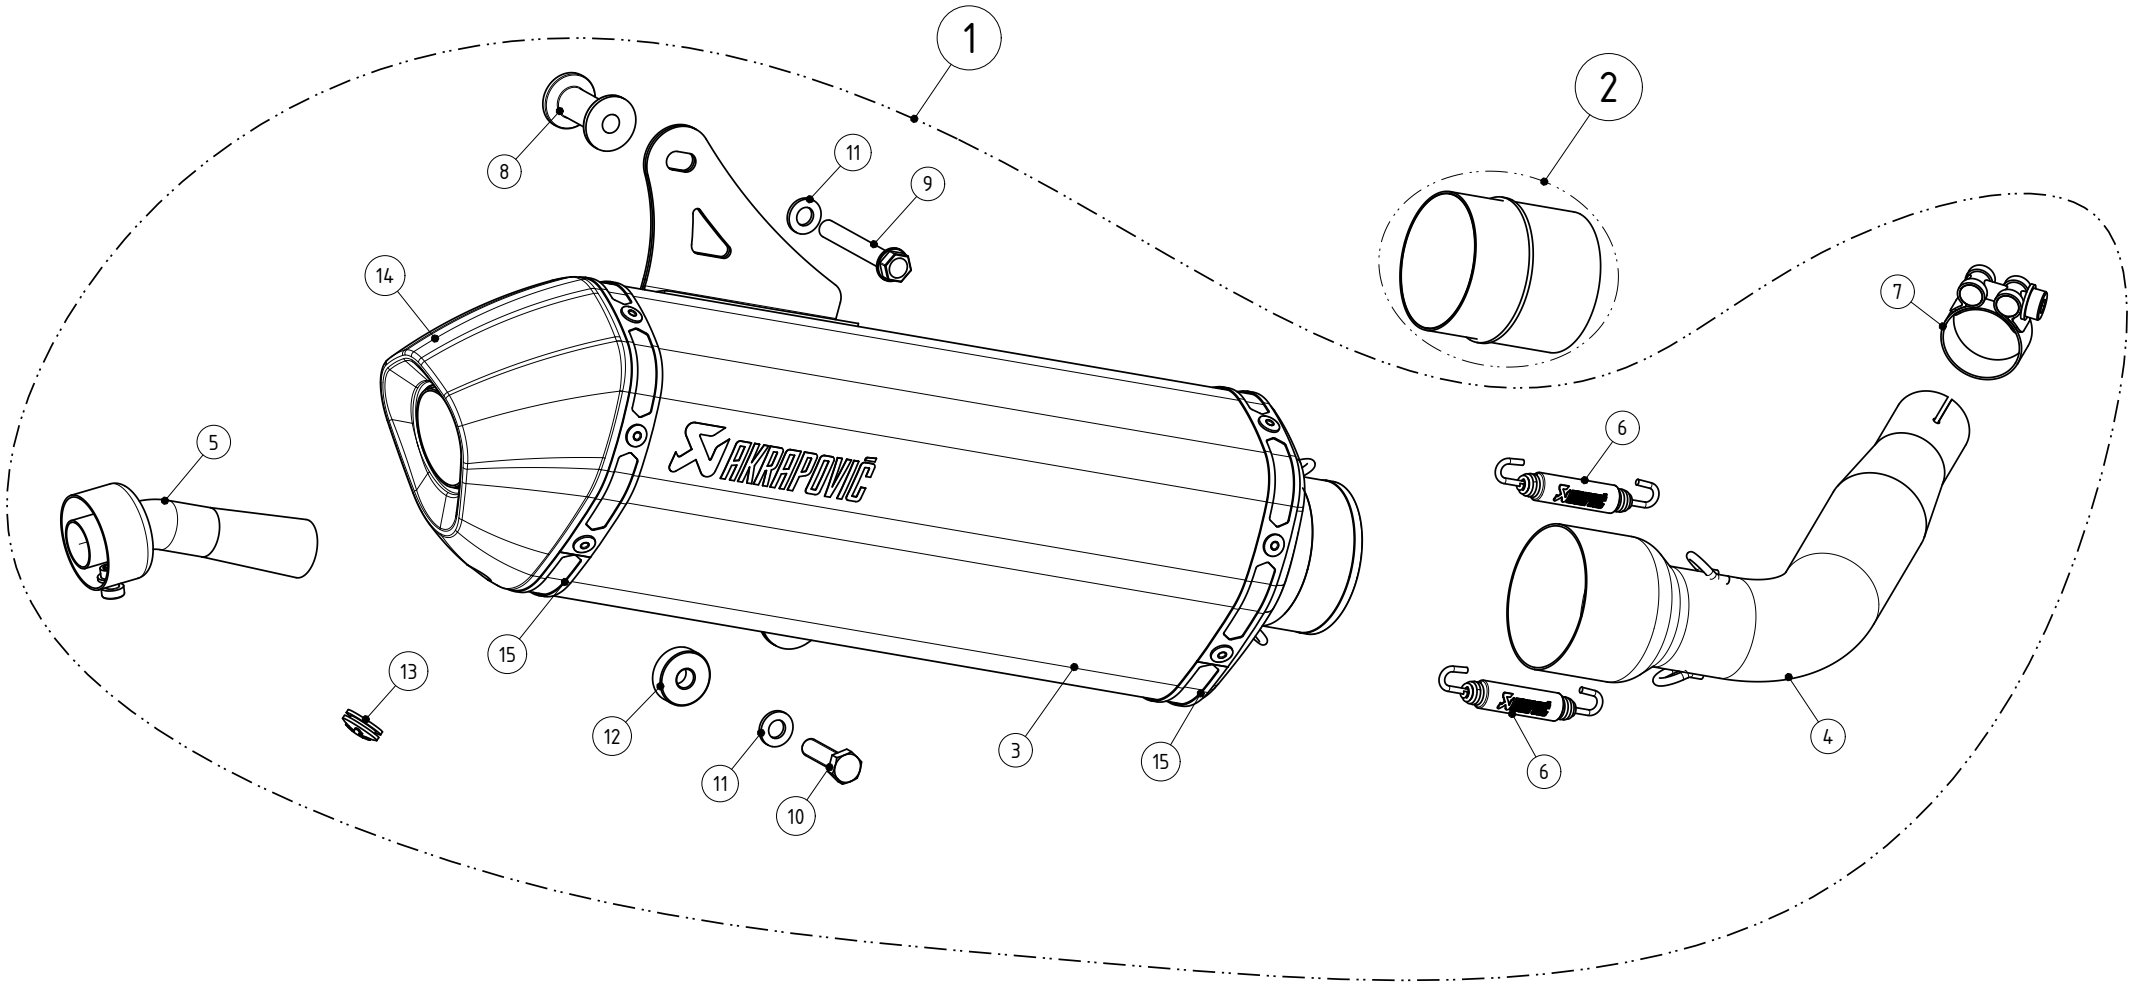

WARNING! EC TYPE APPROVAL IS VALID ONLY WHEN OPTIONAL CATALYTIC CONVERTER IS INSTALLED!

CAUTION: THE AKRAPOVIC EXHAUST SYSTEM IS NOT COMPATIBLE FOR COMBINATION WITH THE VESPA ORIGINAL CHROME KIT OR REAR SIDE PROTECTION!

MUFFLER REPAIR KITS	
REPACK	16
SLEEVE	17

No.	SALES CODE	DESCRIPTION	QTY.
1	S-VE3SO3-HRBL	slip on system black	1
2	P-KAT-028	catalyst	1
3	M-HR02702SS/8	šmuffler black	1
4	L-VE3SO1SS	link pipe SS	1
5	V-TUV018	insert SS	1
6	P-S1	spring	2
7	P-R52	clamp SS	1
8	P-DR43	bush AL	1
9	P-FB12	bolt	1
10	P-FB11	bolt	1
11	P-DR4	washer SS	2
12	P-DR44	bush AL	1
13	P-GUV004	rubber insert	1
14	V-EC179	end cap CA	1
15	P-TT52	belt TI for SS sleeve	2
16	P-RPCK58	muffler repack kit	1
17	P-RKS355RSS35	muffler sleeve kit	1