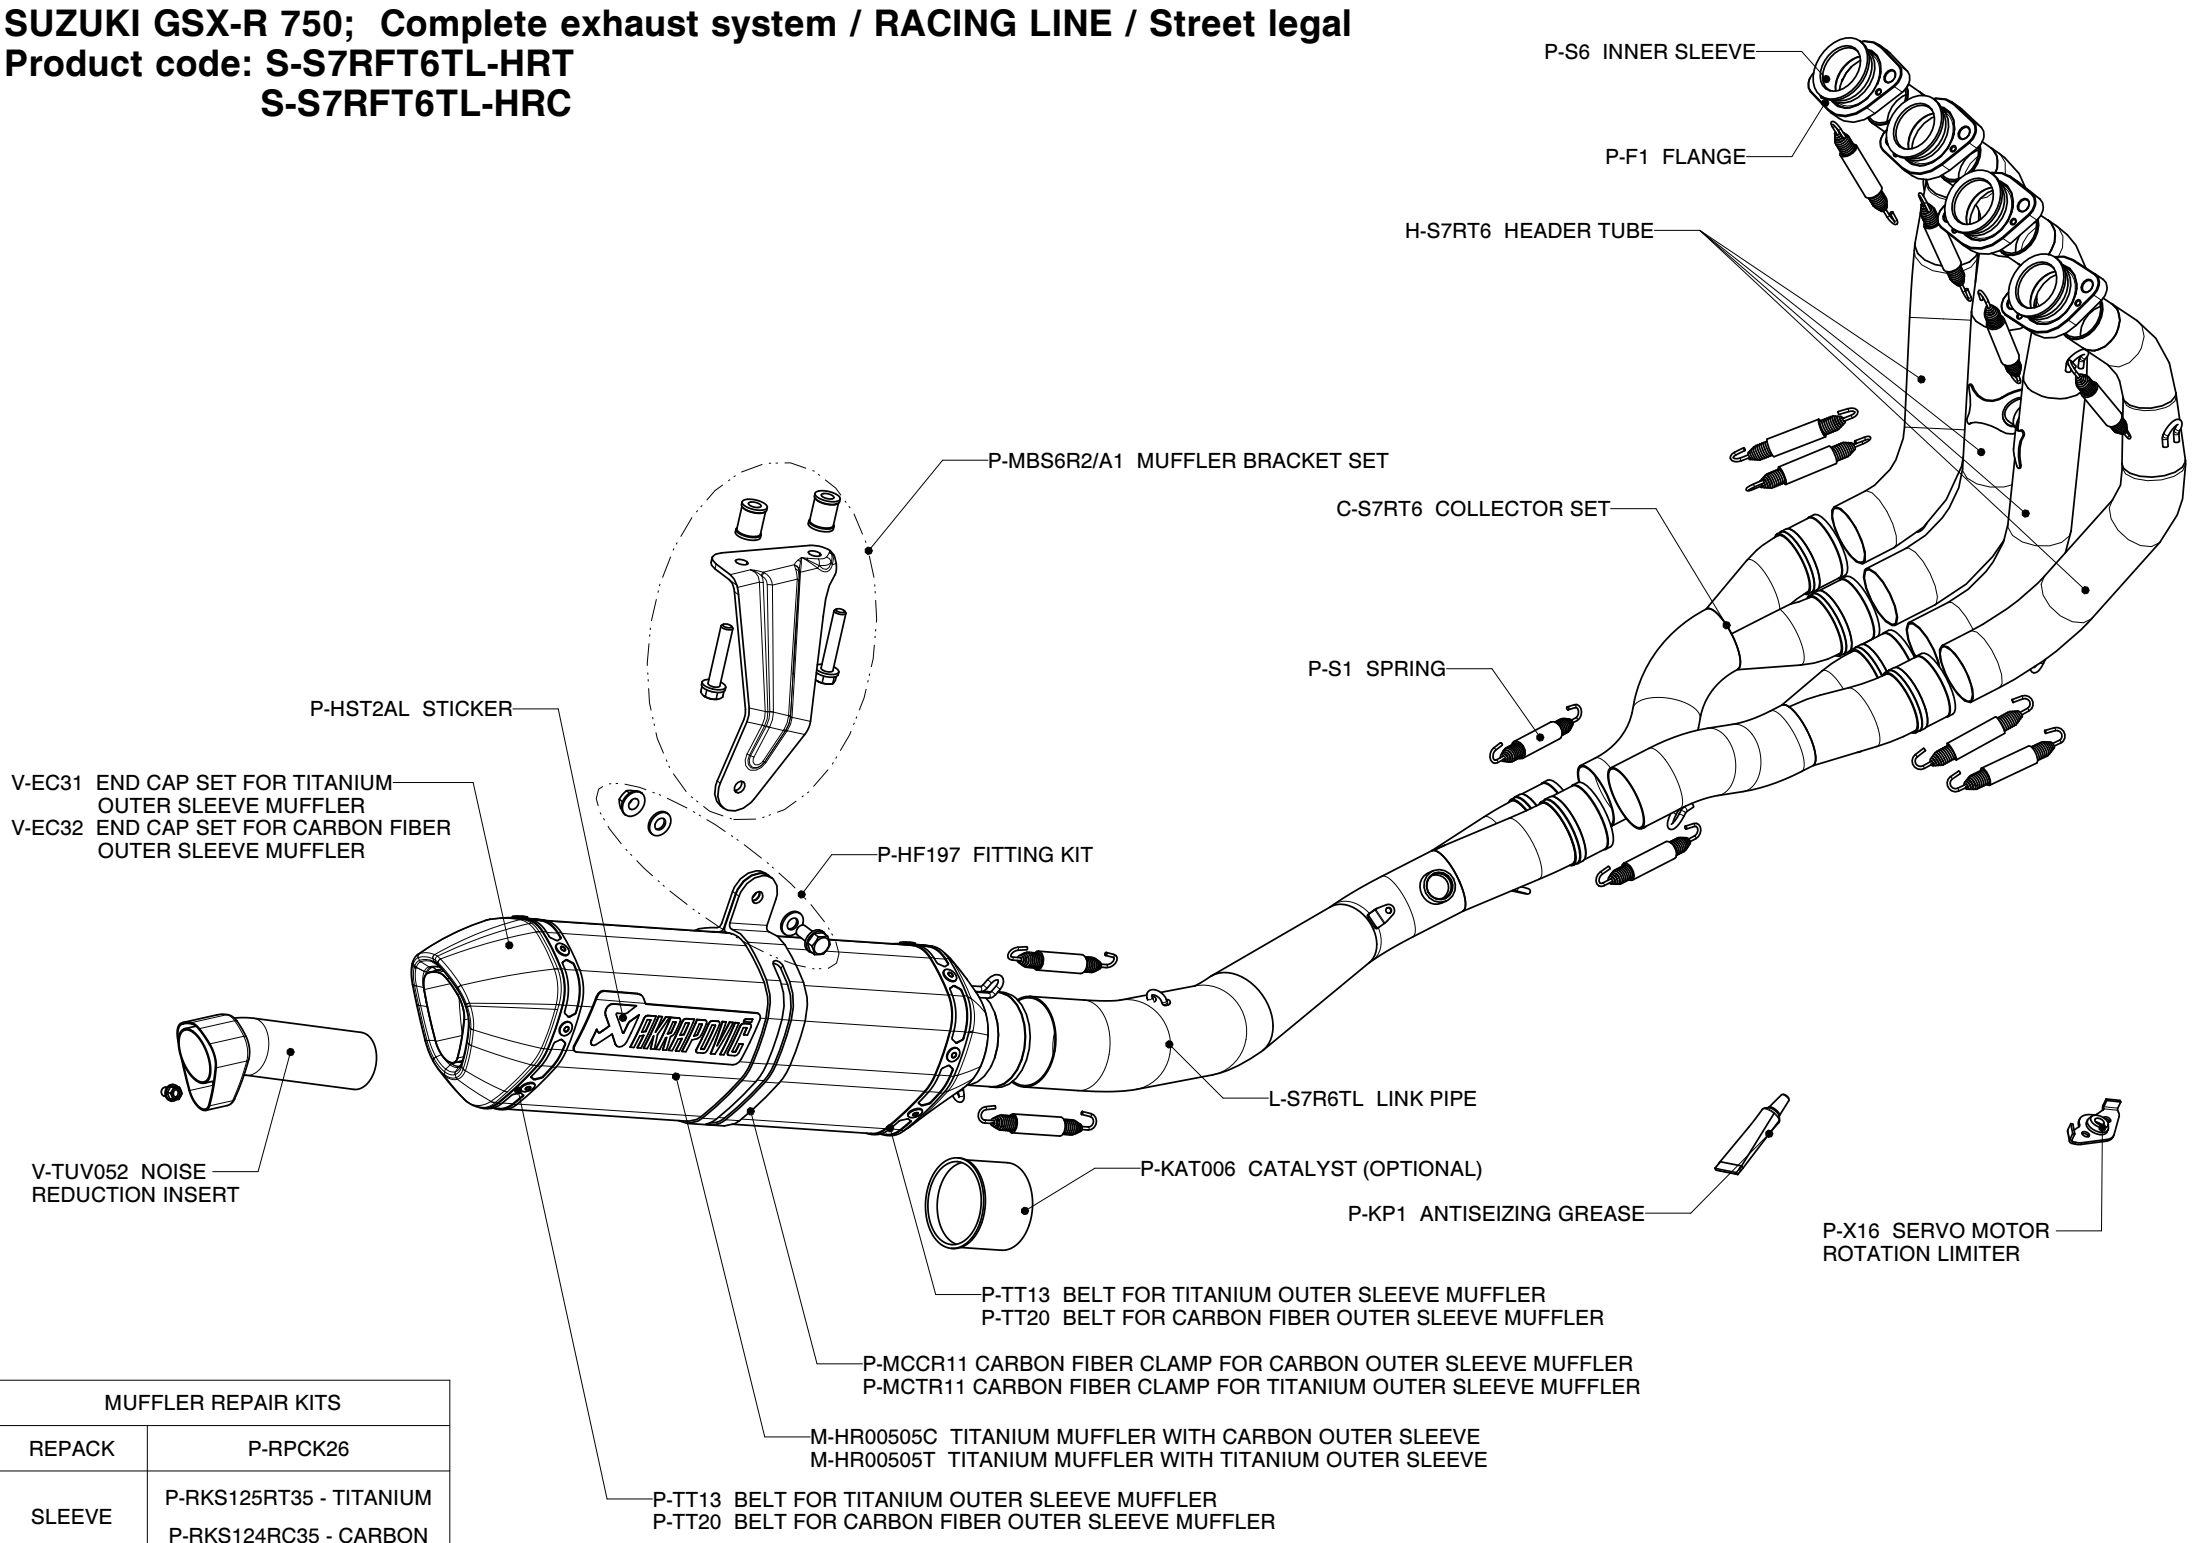

SUZUKI GSX-R 750; Complete exhaust system / RACING LINE / Street legal
Product code: S-S7RFT6TL-HRT
S-S7RFT6TL-HRC

P-S6 INNER SLEEVE

P-F1 FLANGE

H-S7RT6 HEADER TUBE

P-MBS6R2/A1 MUFFLER BRACKET SET

C-S7RT6 COLLECTOR SET

P-S1 SPRING

P-HST2AL STICKER

V-EC31 END CAP SET FOR TITANIUM OUTER SLEEVE MUFFLER
 V-EC32 END CAP SET FOR CARBON FIBER OUTER SLEEVE MUFFLER

P-HF197 FITTING KIT

L-S7R6TL LINK PIPE

V-TUV052 NOISE REDUCTION INSERT

P-KAT006 CATALYST (OPTIONAL)

P-KP1 ANTISEIZING GREASE

P-X16 SERVO MOTOR ROTATION LIMITER

P-TT13 BELT FOR TITANIUM OUTER SLEEVE MUFFLER
 P-TT20 BELT FOR CARBON FIBER OUTER SLEEVE MUFFLER

P-MCCR11 CARBON FIBER CLAMP FOR CARBON OUTER SLEEVE MUFFLER
 P-MCTR11 CARBON FIBER CLAMP FOR TITANIUM OUTER SLEEVE MUFFLER