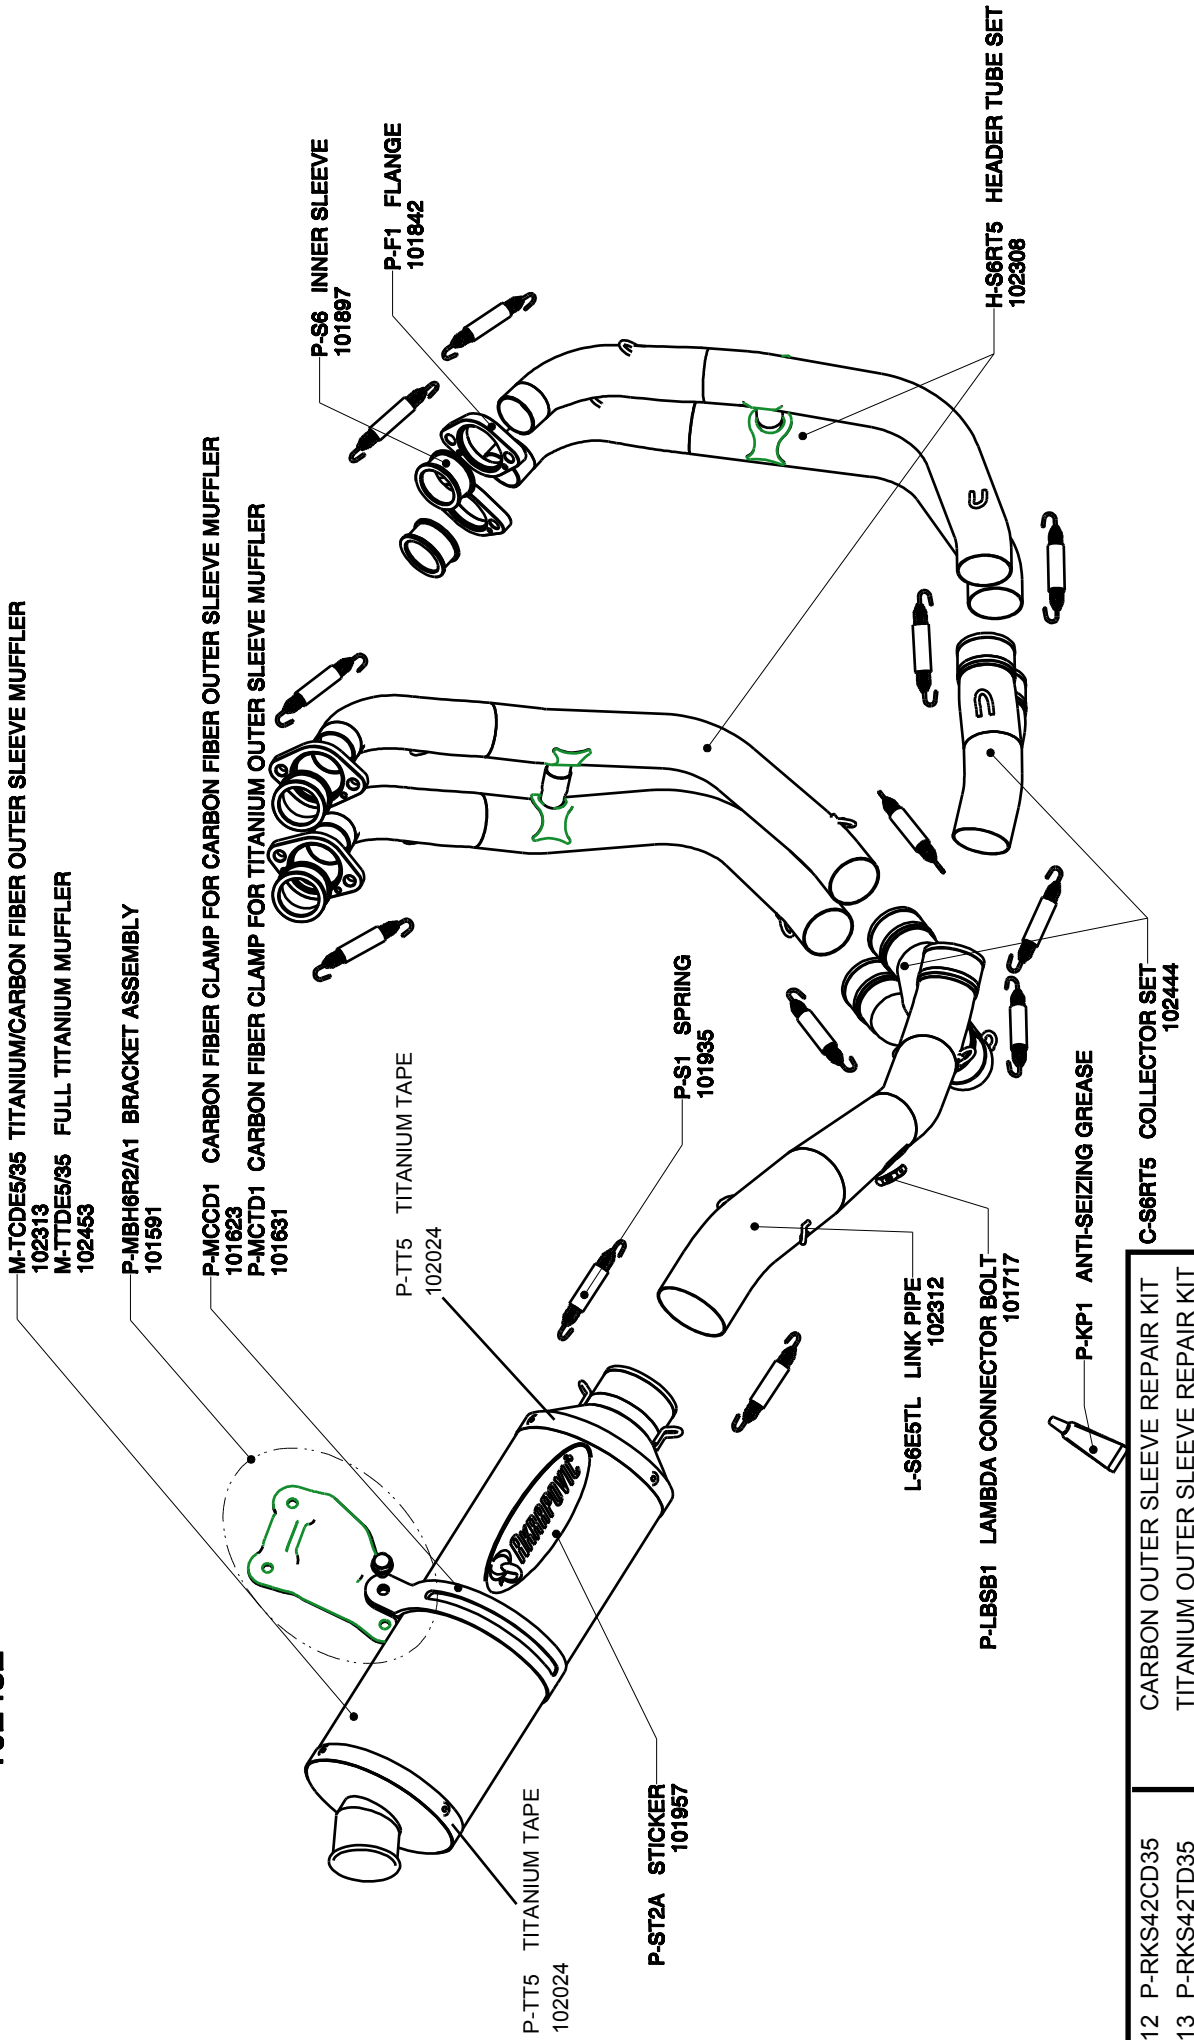

SUZUKI GSX-R600 Complete exhaust system/Evolution line 2, model year: 2004

Product code: S-S6EFT5TL-DC

102451

S-S6EFT5TL-DT

102452

103812	P-RKS42CD35	CARBON OUTER SLEEVE REPAIR KIT
103813	P-RKS42TD35	TITANIUM OUTER SLEEVE REPAIR KIT
112975	P-RPCK10	REPACK KIT