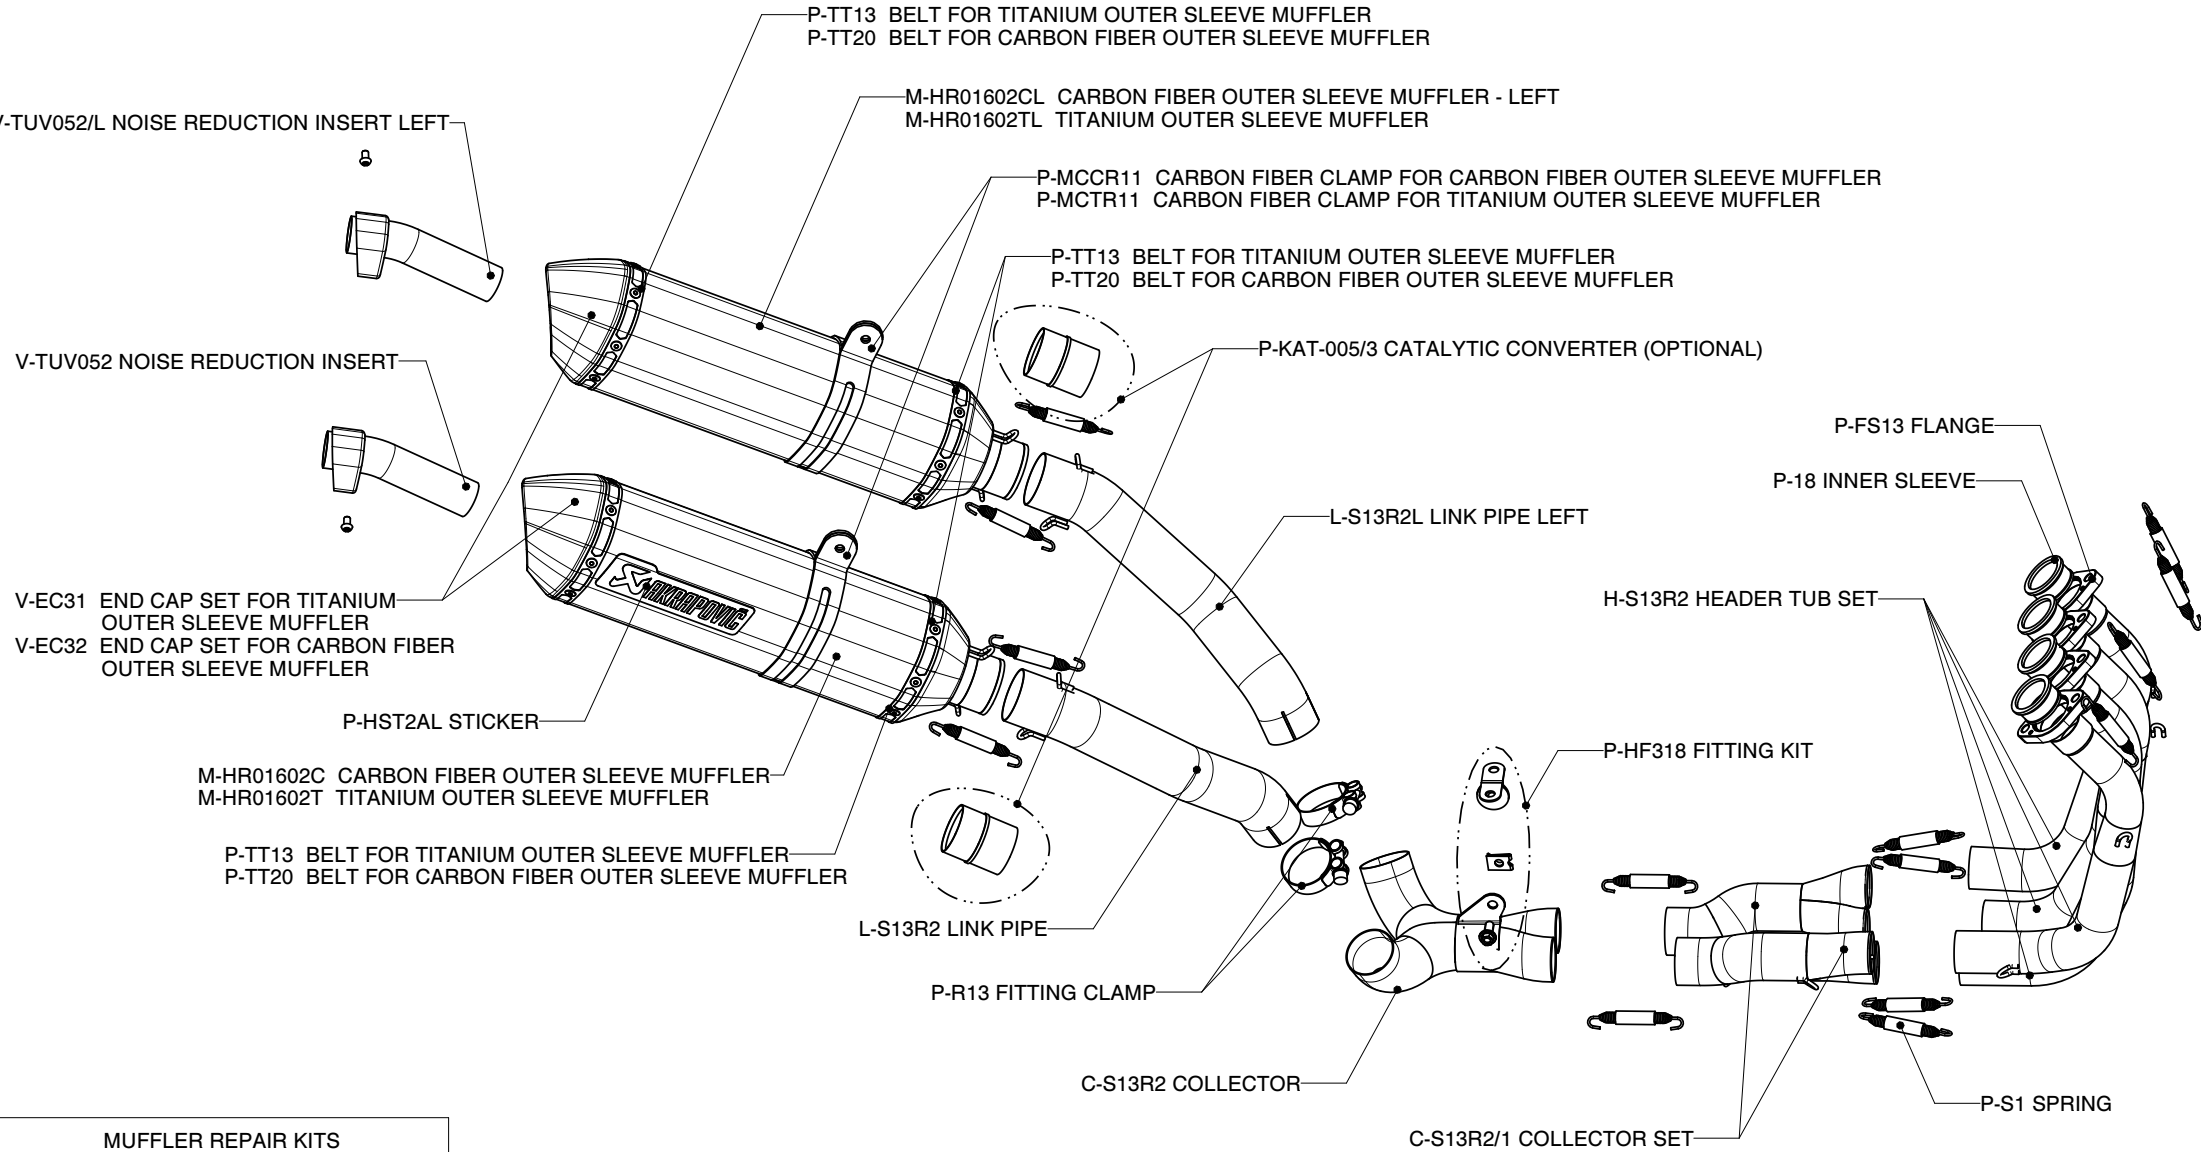

SUZUKI GSX-R1300 Hayabusa, Complete exhaust system / Racing line tube set with street legal SLIP-ON mufflers - TWIN

Product code: S-S13R2-HRC/1

S-S13R2-HRT/1

MUFFLER REPAIR KITS	
REPACK	P-RPCK31
SLEEVE	P-RKS217RT45 - TITANIUM P-RKS216RC45 - CARBON

WARNING! IN CASE OF COMBINATION WITH RACING TUBE SET, THE SLIP-ON HOMOLOGATION IS NOT VALID!