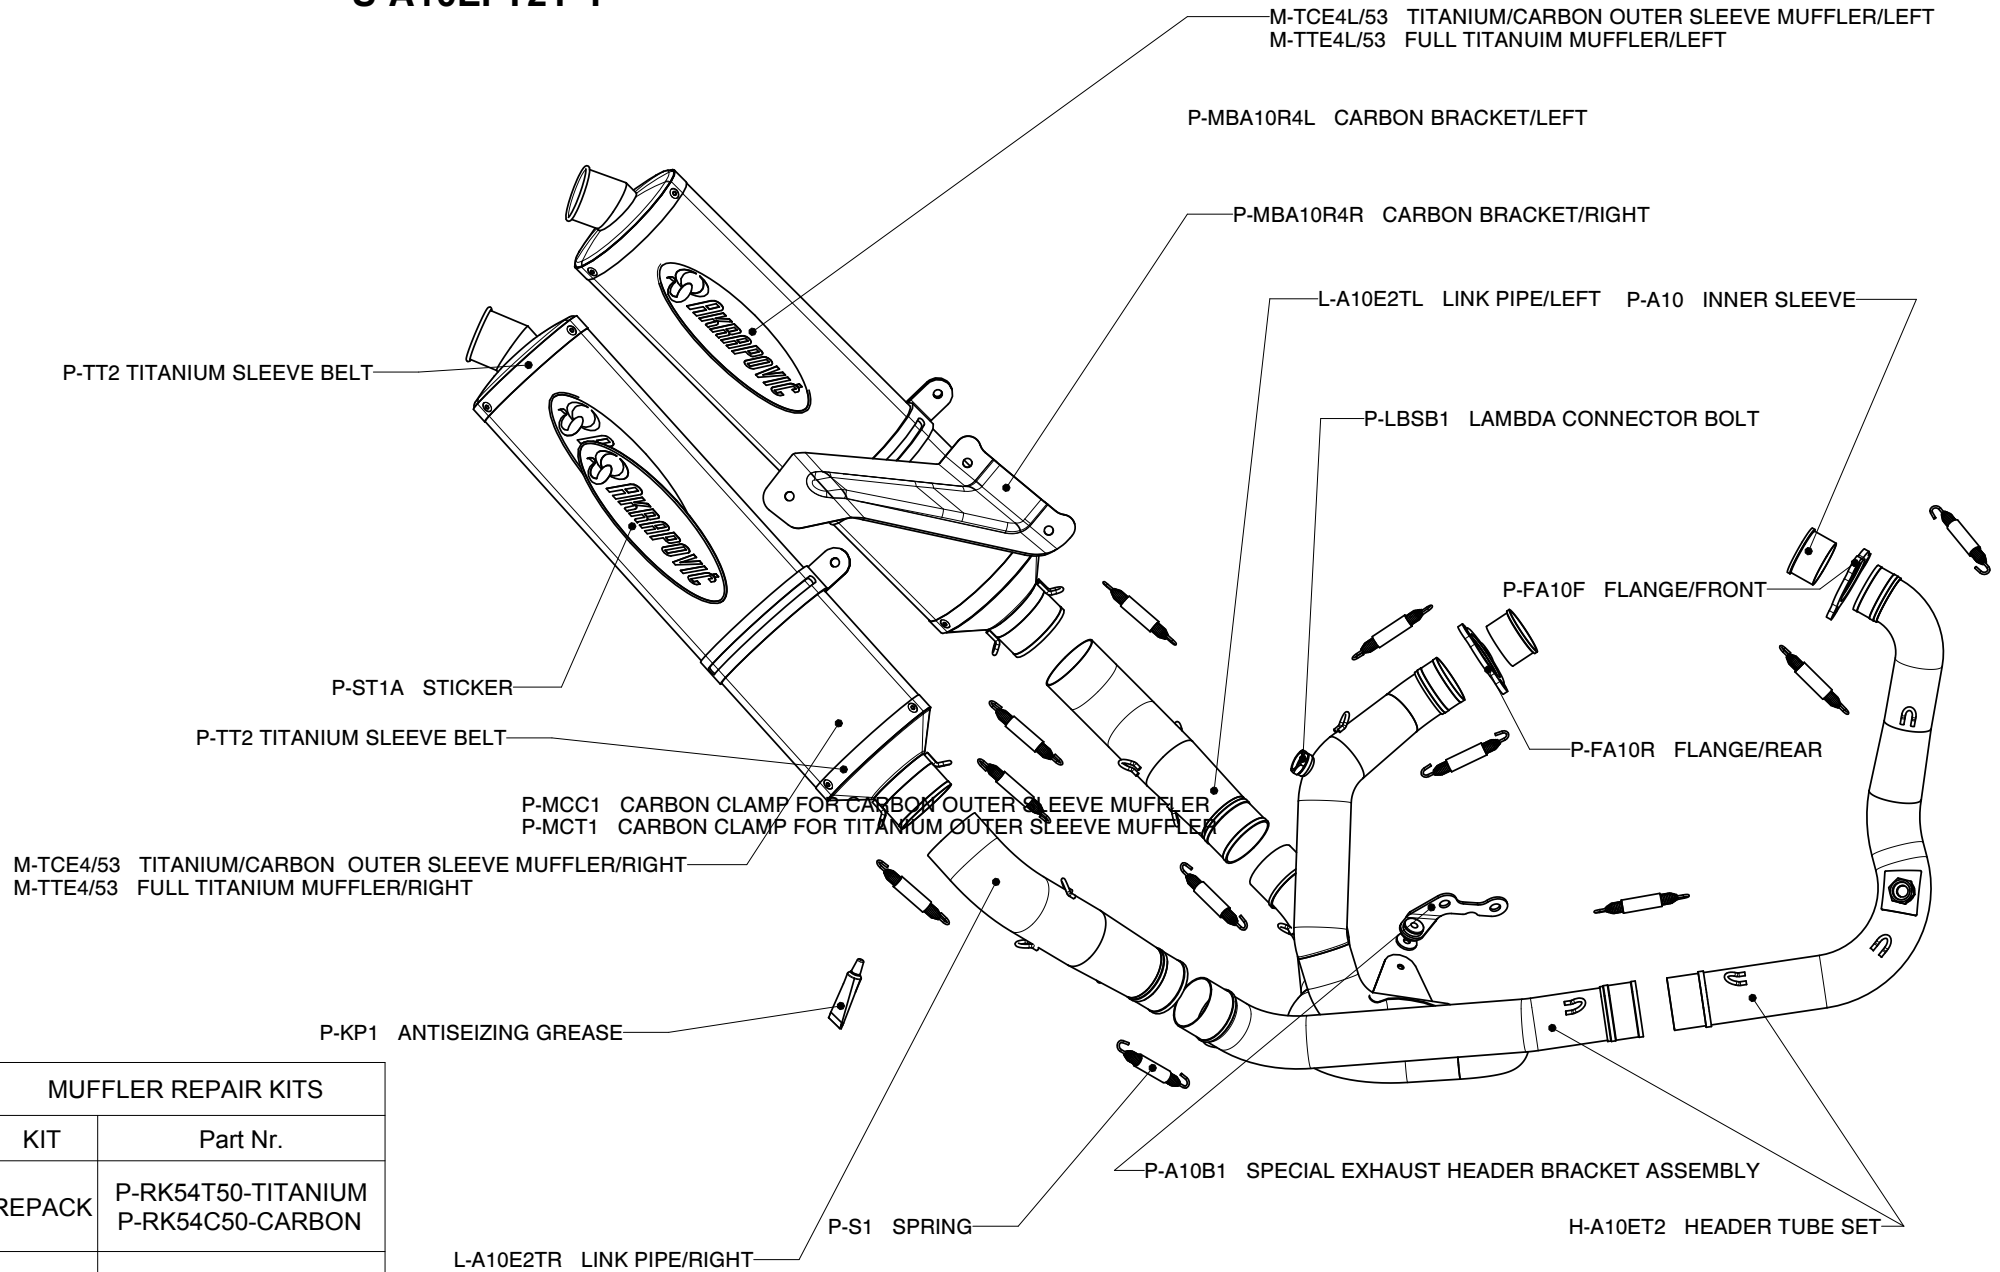

APRILIA RSV 1000(R) Complete exhaust system/Evolution line

Product code: **S-A10EFT2T-C**
S-A10EFT2T-T

MUFFLER REPAIR KITS	
KIT	Part Nr.
REPACK	P-RK54T50-TITANIUM P-RK54C50-CARBON
SLEEVE	P-RKS54T50-TITANIUM P-RKS54C50-CARBON