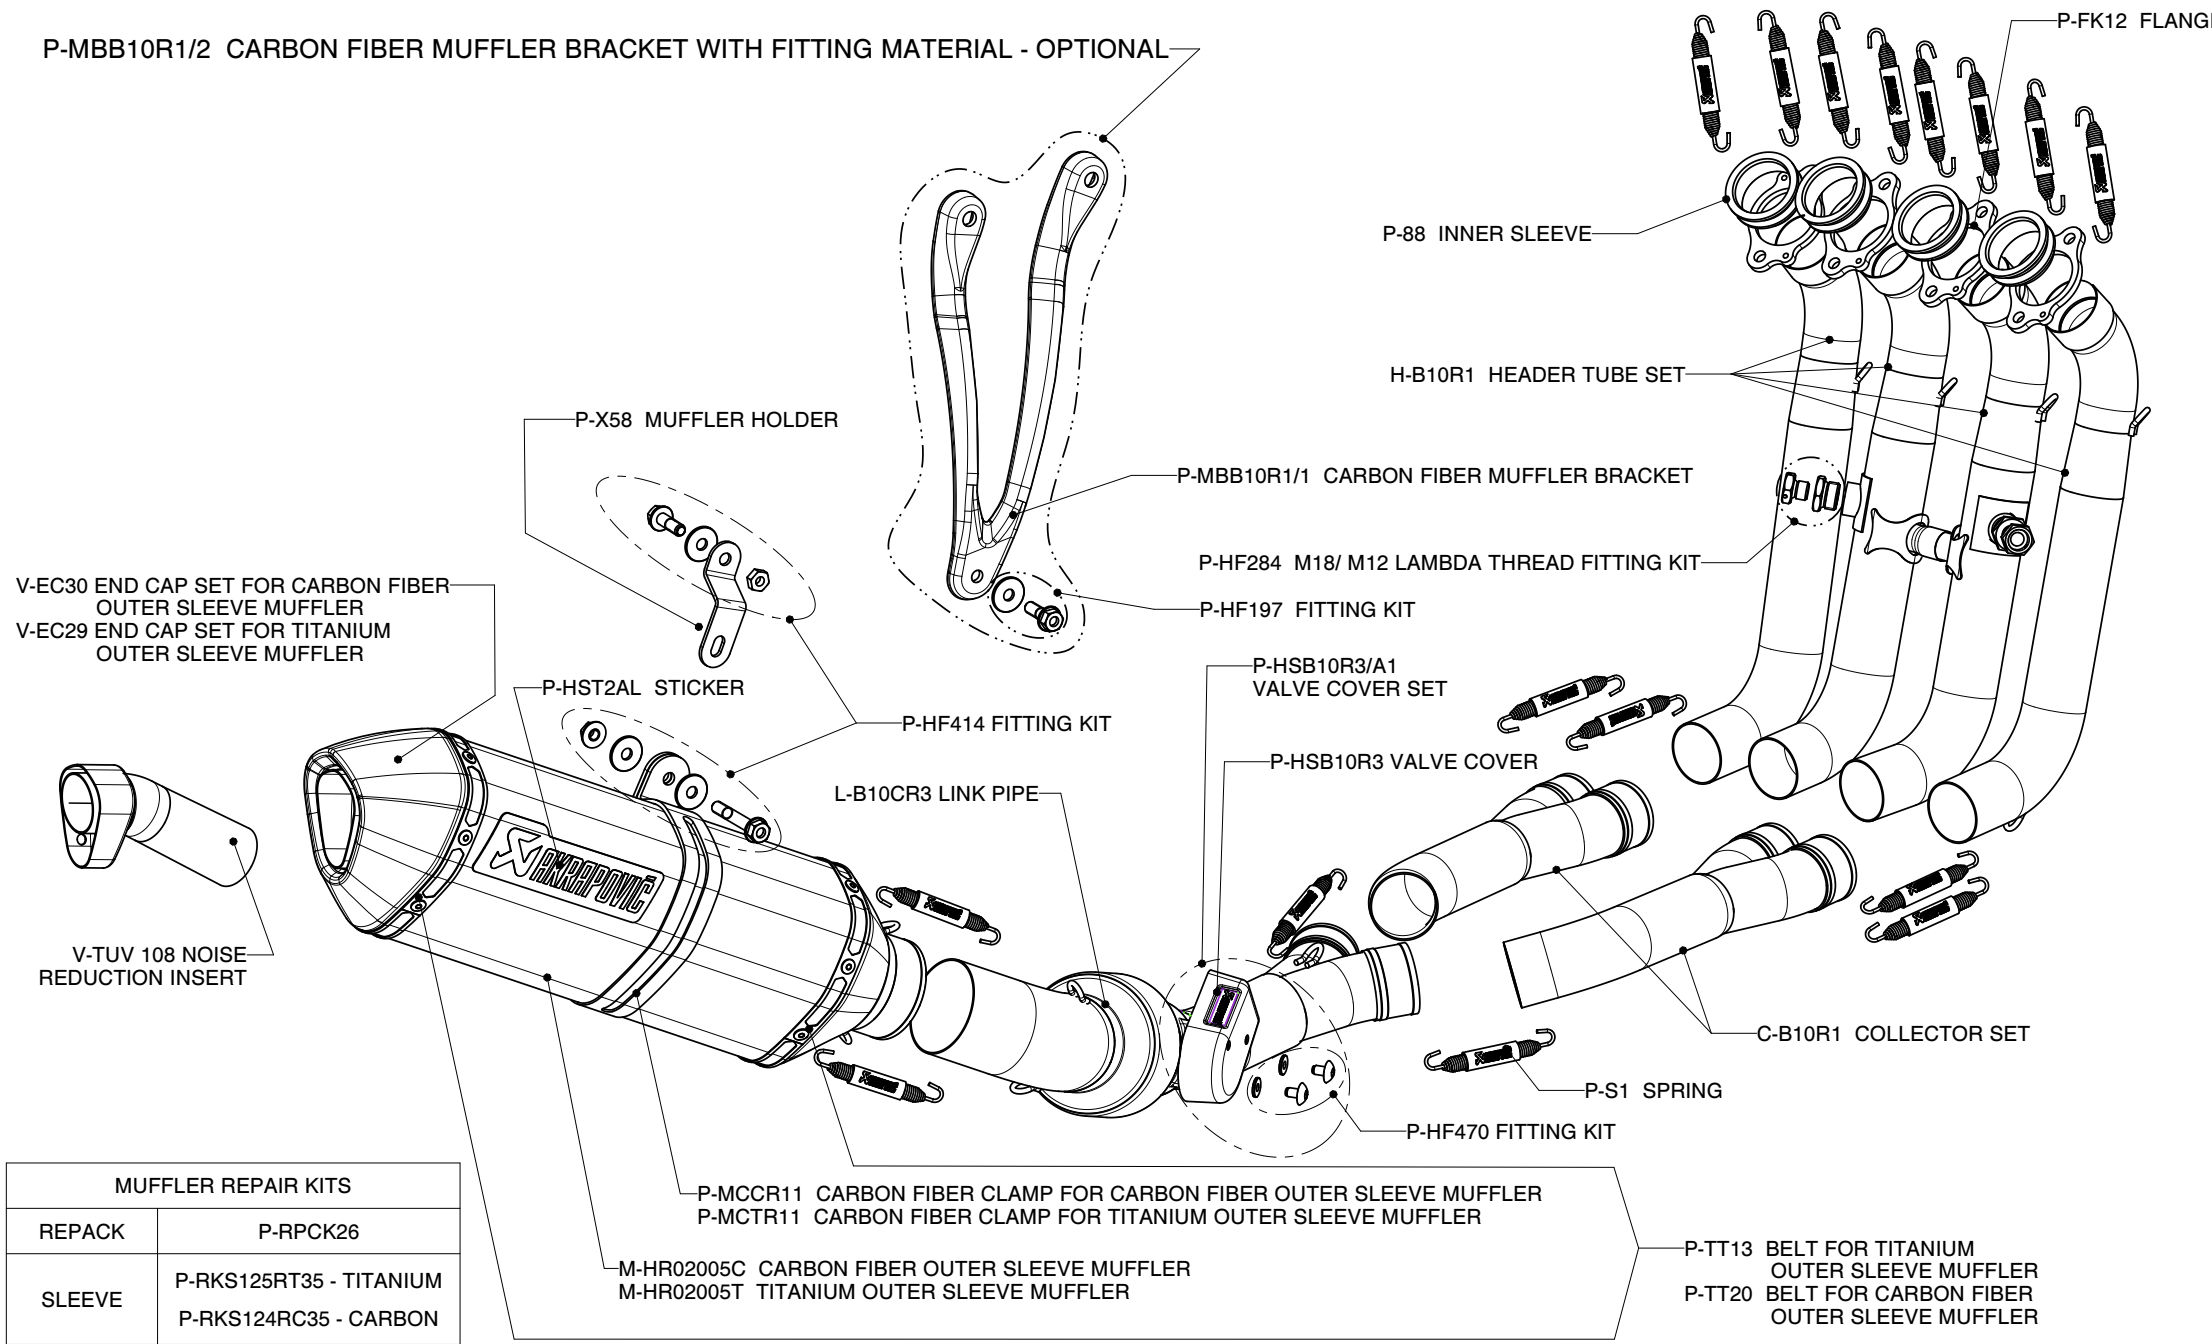

**BMW S1000RR, Complete exhaust system / RACING LINE / EC Type approval**

**Product code: S-B10R1C-HRC  
S-B10R1C-HRT**

MUFFLER REPAIR KITS	
REPACK	P-RPCK26
SLEEVE	P-RKS125RT35 - TITANIUM
	P-RKS124RC35 - CARBON