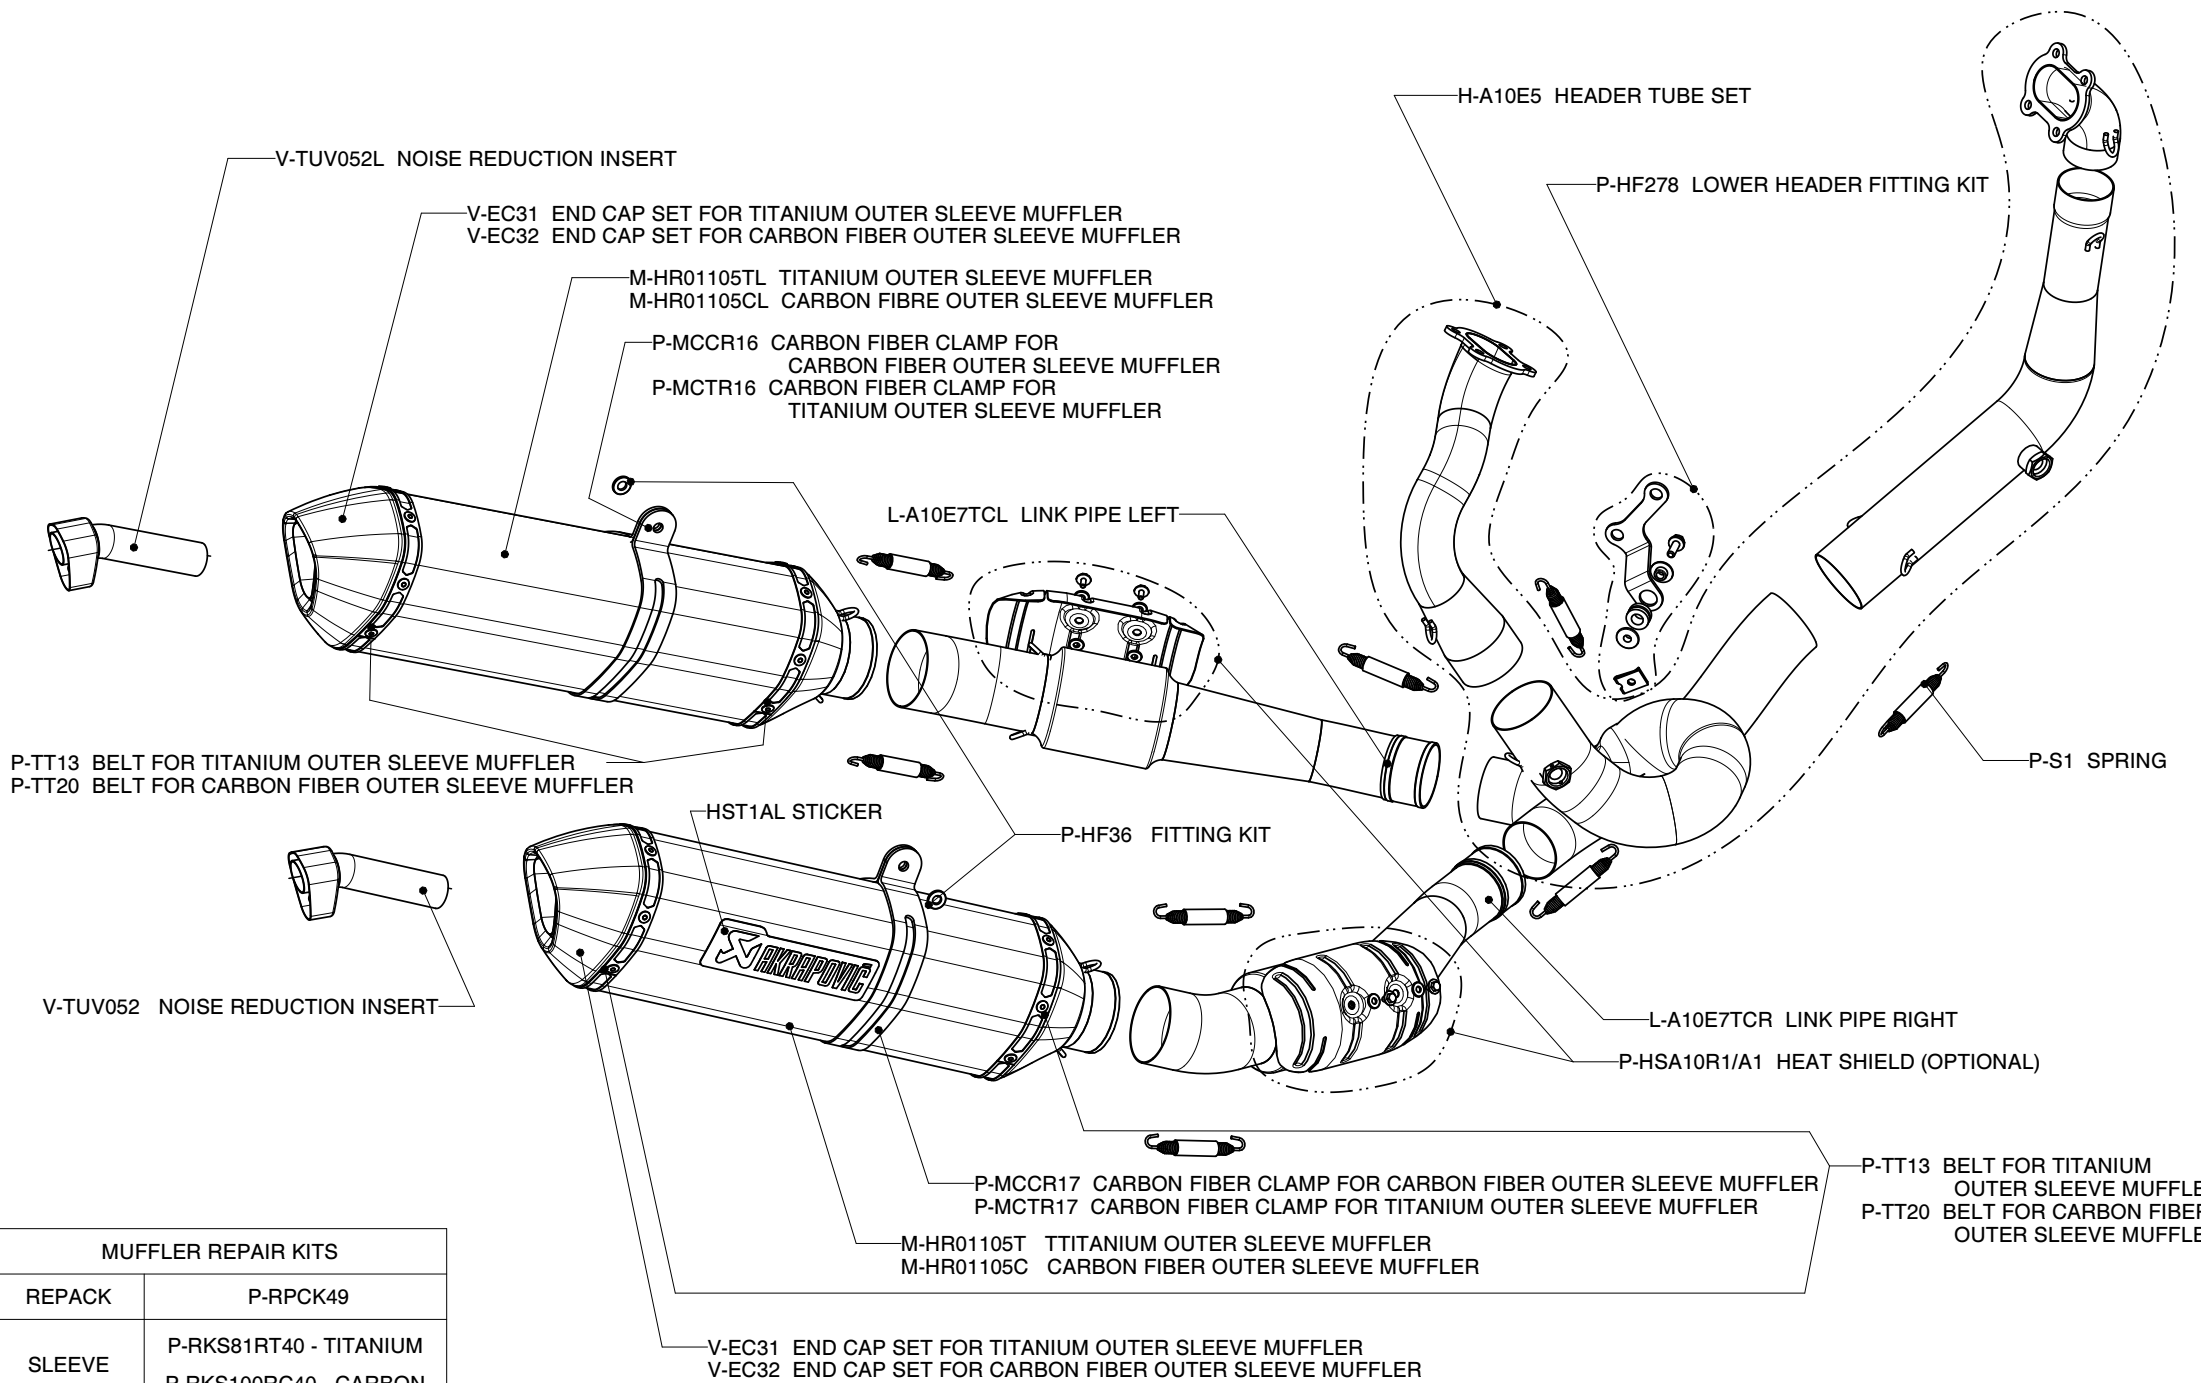

APRILLIA RSV 1000/ TUONO, Complete exhaust system / EVOLUTION LINE / Street legal

Product code: S-A10E7TC-HRT

S-A10E7TC-HRC

MUFFLER REPAIR KITS	
REPACK	P-RPCK49
SLEEVE	P-RKS81RT40 - TITANIUM P-RKS100RC40 - CARBON