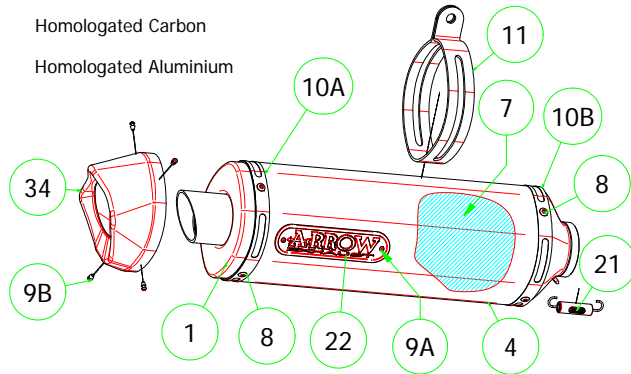

Honda Integra 750 DCT - NC 750 S - NC 750 X '16/17

SPECIAL PARTS

- 71796AKN Homologated Aluminium (Dark Line)
- 71796AKB Homologated Aluminium (Dark Line)
- 71796PK Homologated Titanium
- 71796MK Homologated Carbon
- 71796AK Homologated Aluminium