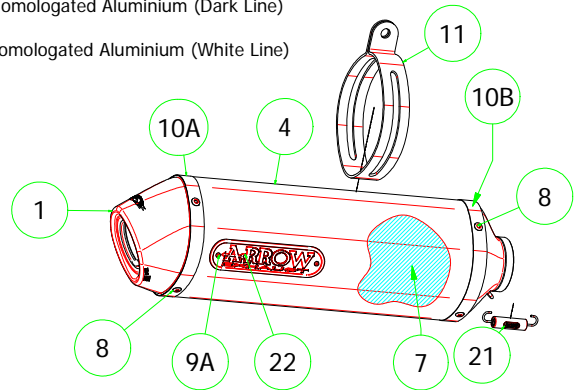

- 71796AO Homologated Aluminium
- 71796AON Homologated Aluminium (Dark Line)
- 71796AOB Homologated Aluminium (White Line)