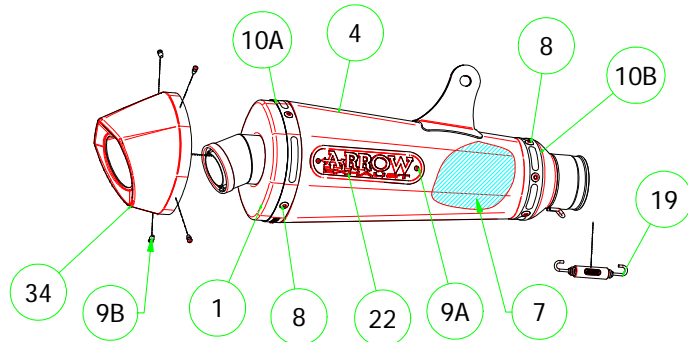

- 71796XKI Homologated Nichrom