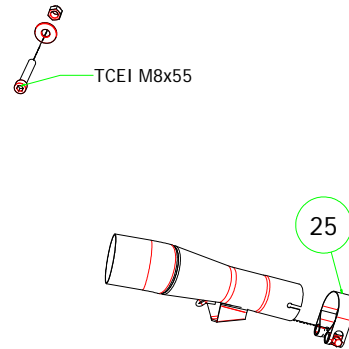

- 71463MI Mid Pipe / Raccordo